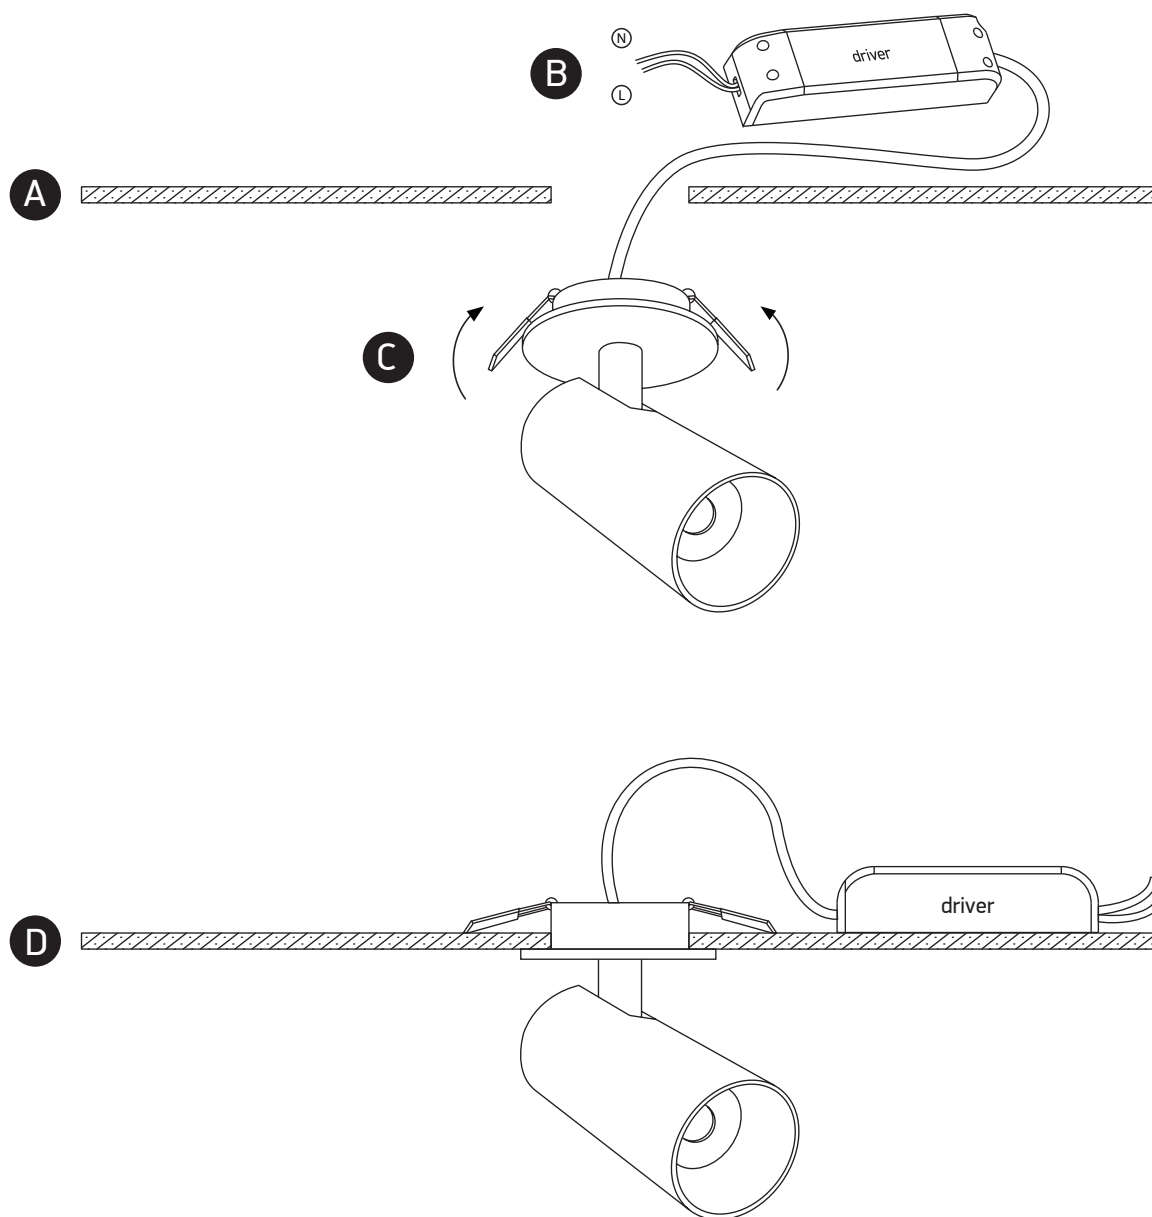

INSTALLATION MANUAL

11107RA

LED
BUILT IN

**DARK
LIGHT**
ADJUSTABLE

**CE EAC UK
CA**
RoHS
COMPLIANT

| 60mm |

one
LIGHT

 700mA | COB LED | 6,5W | IP20 | Aluminium | Adjustable
Requires 700mA driver.

**90
CRI**

Warnings:

1. Make sure that the product is installed properly before connecting to electricity.
2. Do not cover the fitting.
3. Maintenance and installation should only be carried out by a professional electrician.