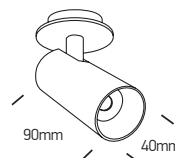

INSTALLATION MANUAL

11107RA

LED
BUILT IN

**DARK
LIGHT**
ADJUSTABLE

**CE EAC UK
CA**
RoHS
COMPLIANT

| 60mm |

one
LIGHT

 700mA | COB LED | 6,5W | IP20 | Aluminium | Adjustable
Requires 700mA driver.