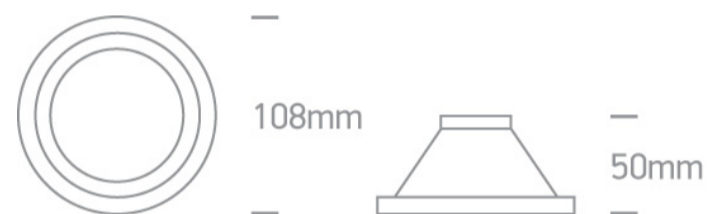

Downloads

Dimensions