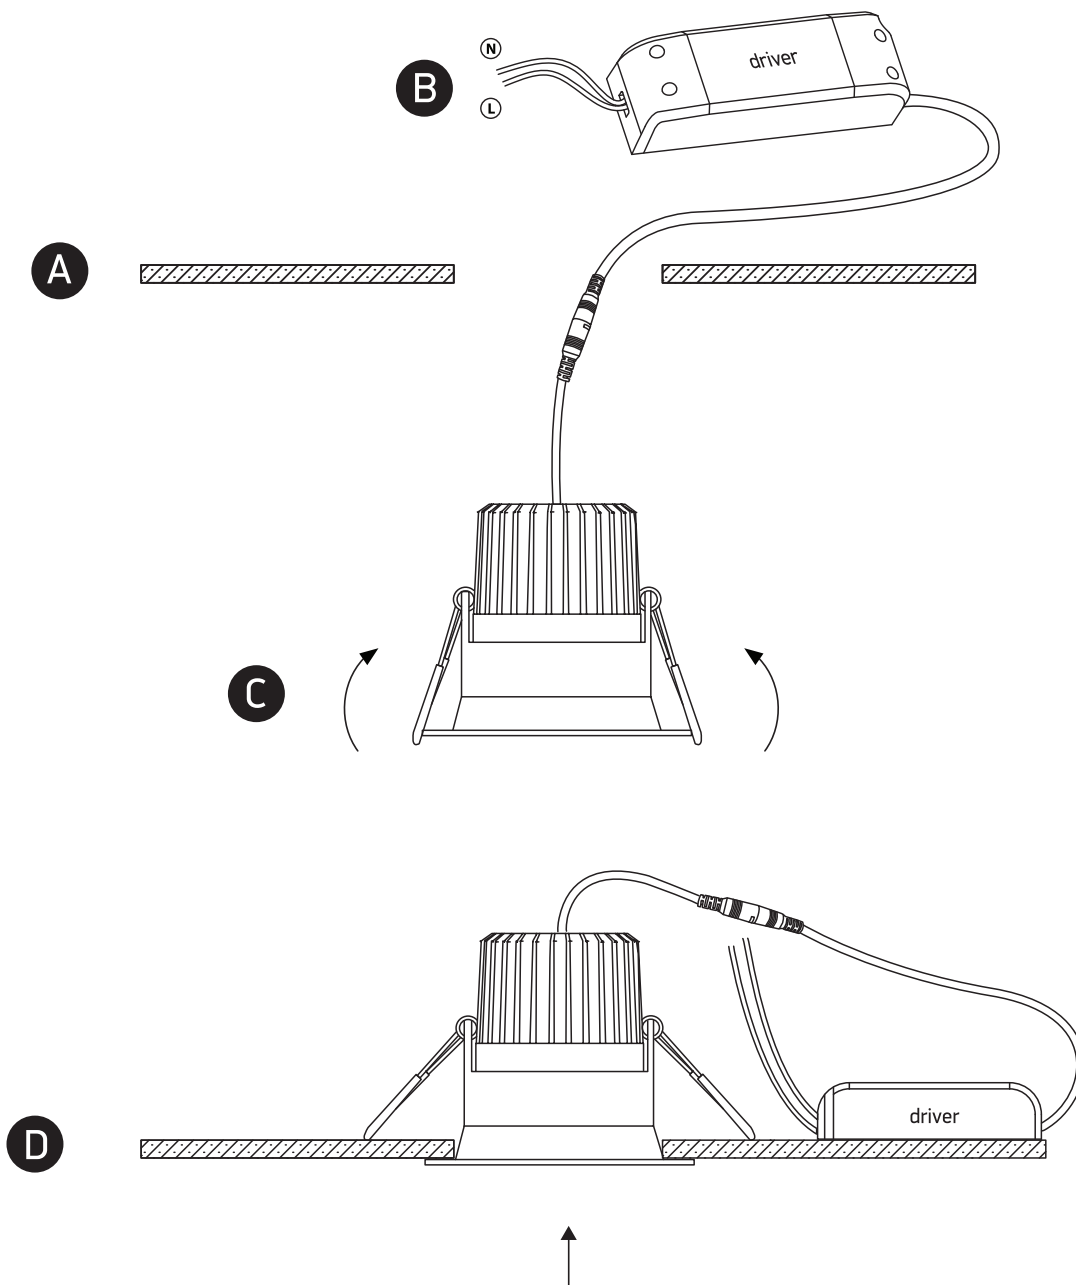

INSTALLATION MANUAL

11107FD

ecolight

DARK
LIGHT

ADJUSTABLE

80
CRI

230V | COB LED | 7W | IP20 | Die cast | Adjustable
Complete with 300mA driver.

one
LIGHT

Warnings:

1. Make sure that the product is installed properly before connecting to electricity.
2. Do not cover the fitting.
3. Maintenance and installation should only be carried out by a professional electrician.