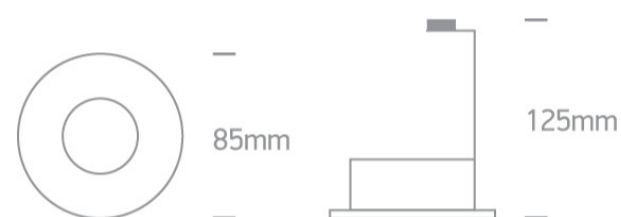

01 Recessed Spots Fixed>The Semi Trimless Dark Light Range

10105DG/W

Semi trimless dark Light Recessed MR16 spot with GU10 lampholder.

Complies with standard EN60598-1 and any other specific standards.

Downloads

Dimensions

Physical Specification

| | |
|----------------------|------------------------------------|
| Item Group | 01 Recessed Spots Fixed |
| Family | The Semi Trimless Dark Light Range |
| Order Code | 10105DG/W |
| Colour | White |
| Material | Aluminium |
| Shape | Circular |
| Height | 125mm |
| Diameter | 85mm |
| Cutout Hole Diameter | 76mm |
| Recessed Ceiling | Yes |
| Depth Required | 155mm |
| Indoor | Yes |