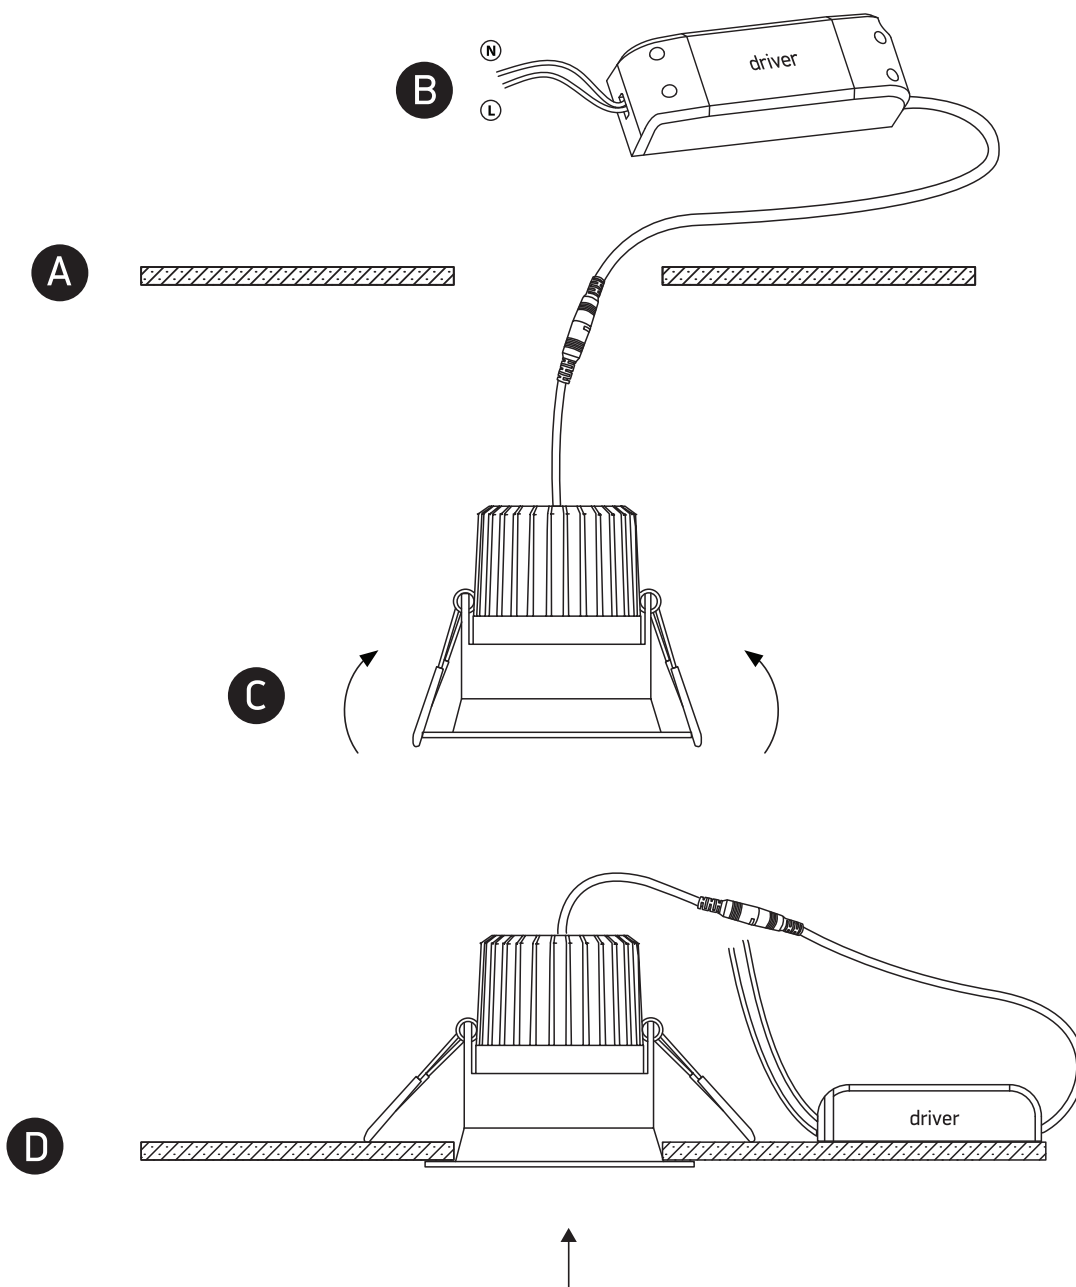

INSTALLATION MANUAL

11107FD

ecolight

DARK
LIGHT

ADJUSTABLE

80
CRI

230V | COB LED | 7W | IP20 | Die cast | Adjustable
Complete with 300mA driver.

one
LIGHT

Warnings:

1. Make sure that the product is installed properly before connecting to electricity.
2. Do not cover the fitting.
3. Maintenance and installation should only be carried out by a professional electrician.