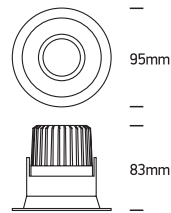

INSTALLATION MANUAL

11107FD

ecolight

DARK
LIGHT

ADJUSTABLE

80
CRI

230V | COB LED | 7W | IP20 | Die cast | Adjustable
Complete with 300mA driver.

one
LIGHT