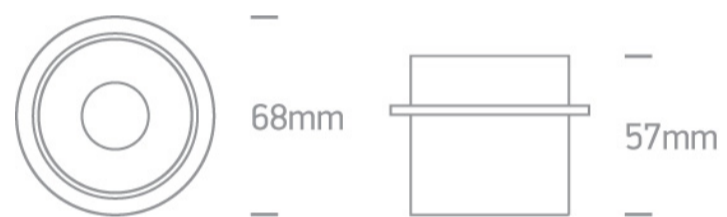

01 Recessed Spots Fixed>Recessed Cylinders Aluminium

10105D9/W/GL

Dark Light Recessed MR16 spot with GU10 lampholder.

Complies with standard EN60598-1 and any other specific standards.

Downloads

Dimensions

Physical Specification

Item Group	01 Recessed Spots Fixed
Family	Recessed Cylinders Aluminium
Order Code	10105D9/W/GL
Colour	White-Gold
Material	Aluminium
Shape	Circular
Height	57mm
Diameter	68mm
Cutout Hole Diameter	62mm
Recessed Ceiling	Yes
Depth Required	100mm
Indoor	Yes