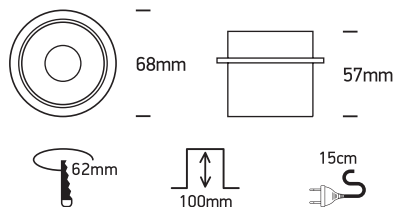

INSTALLATION MANUAL

10105D9

100-240V | MR16 | GU10 | 10W | IP20 | Aluminium

Warnings:

1. Make sure that the product is installed properly before connecting to electricity.
2. Do not cover the fitting.
3. Maintenance and installation should only be carried out by a professional electrician.