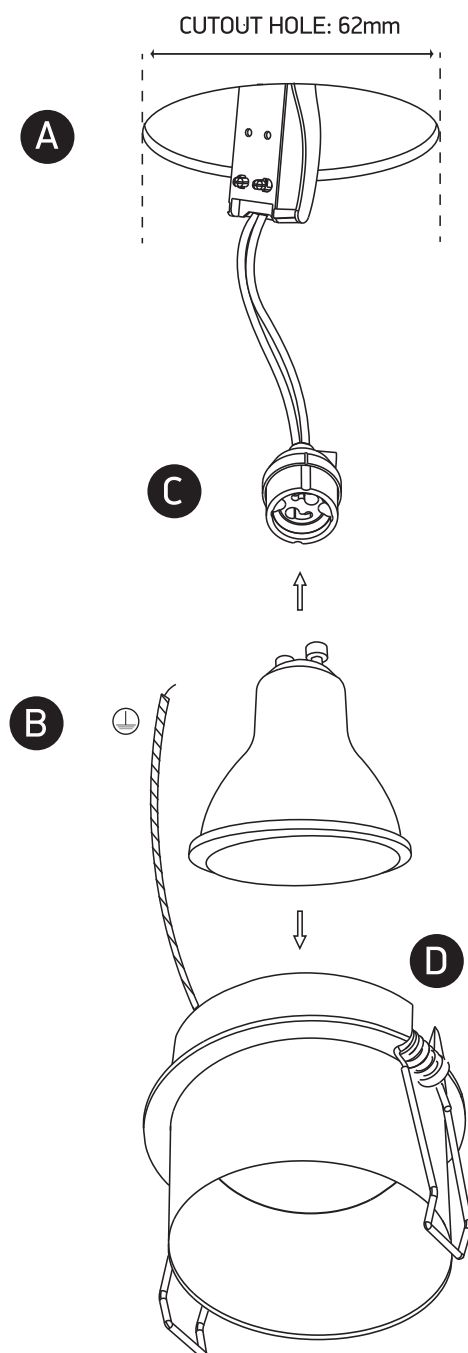

INSTALLATION MANUAL

10105D9

100-240V | MR16 | GU10 | 10W | IP20 | Aluminium

Warnings:

1. Make sure that the product is installed properly before connecting to electricity.
2. Do not cover the fitting.
3. Maintenance and installation should only be carried out by a professional electrician.