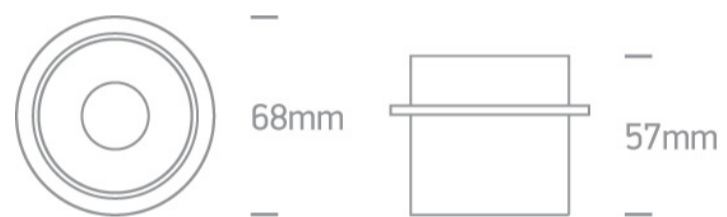

01 Recessed Spots Fixed>Recessed Cylinders Aluminium

10105D9/W/B

Dark Light Recessed MR16 spot with GU10 lampholder.

Complies with standard EN60598-1 and any other specific standards.

Downloads

Dimensions

Physical Specification

Item Group	01 Recessed Spots Fixed
Family	Recessed Cylinders Aluminium
Order Code	10105D9/W/B
Colour	White-Black
Material	Aluminium
Shape	Circular
Height	57mm
Diameter	68mm
Cutout Hole Diameter	62mm
Recessed Ceiling	Yes
Depth Required	100mm
Indoor	Yes