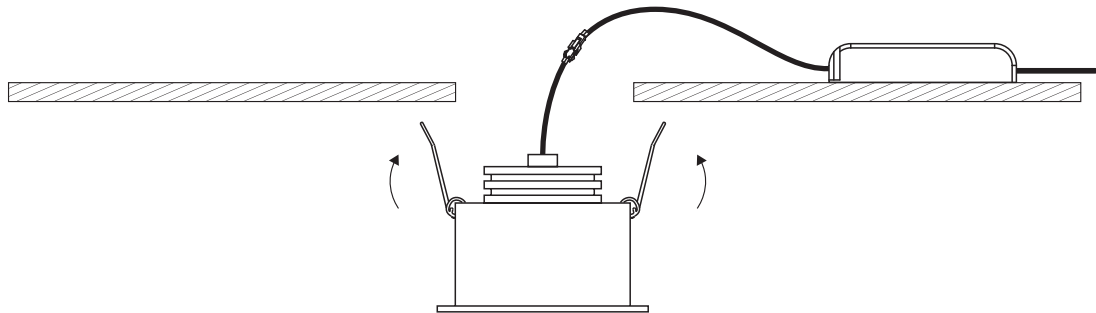

INSTALLATION MANUAL

11107DA

ecolight

DARK LIGHT

ADJUSTABLE

NOT DIMMABLE

80mm

230V | 7W | IP20 | Aluminium | Adjustable

Complete with driver.

80 CRI

70mm

80mm

60mm

one
LIGHT

A

CUTOUT HOLE: 70mm

B

C

Warnings:

1. Make sure that the product is installed properly before connecting to electricity.
2. Do not cover the fitting.
3. Maintenance and installation should only be carried out by a professional electrician.