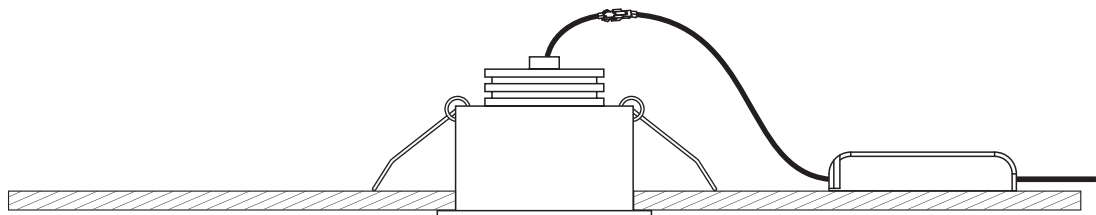

Warnings:

1. Make sure that the product is installed properly before connecting to electricity.
2. Do not cover the fitting.
3. Maintenance and installation should only be carried out by a professional electrician.