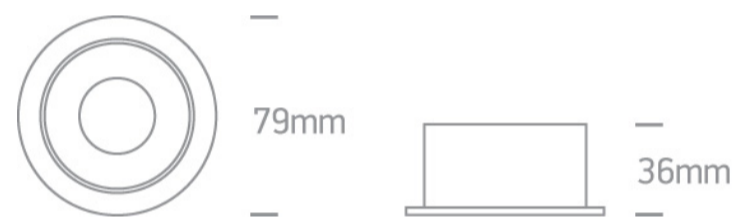

03 Recessed Spots Adjustable>The Chill Out Range

11105M/W/BS

White Body Brass Reflector Adjustable Dark Light Recessed MR16 spot with GU10 lampholder.

Complies with standard EN60598-1 and any other specific standards.

Downloads

Dimensions

Gallery

Physical Specification

Item Group

03 Recessed Spots Adjustable

Family

The Chill Out Range

Order Code

11105M/W/BS

Colour

White-Brass

Material

Aluminium

Shape

Circular

Height

36mm

Diameter	79mm
Cutout Hole Diameter	70mm
Recessed Ceiling	Yes
Depth Required	120mm
Indoor	Yes
Adjustable	1 Direction

Electrical Characteristics

Gear	No
------	----

Fitting + Driver

Input Voltage	100-240V
50 Hz	Yes
60 Hz	Yes
Safety Class	
Power(Watts)	10W
IP Rating	IP20
Light Source	Replaceable lamp
Lamp Holder	GU10
Dimmable	N/A
Cable Length	15cm
F Mark	