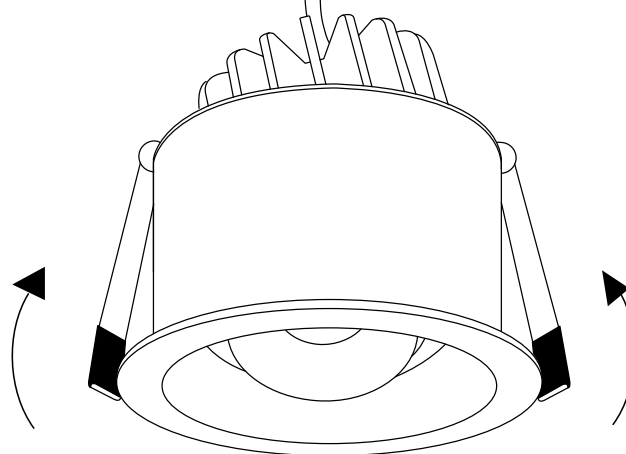

INSTALLATION MANUAL

11107D

ecolight

DARK LIGHT

90 CRI

700mA | 7W | IP54 | Die cast | Adjustable

Requires 700mA driver.

100mm

62mm

92mm

90mm

40cm

one
LIGHT

A

B

C