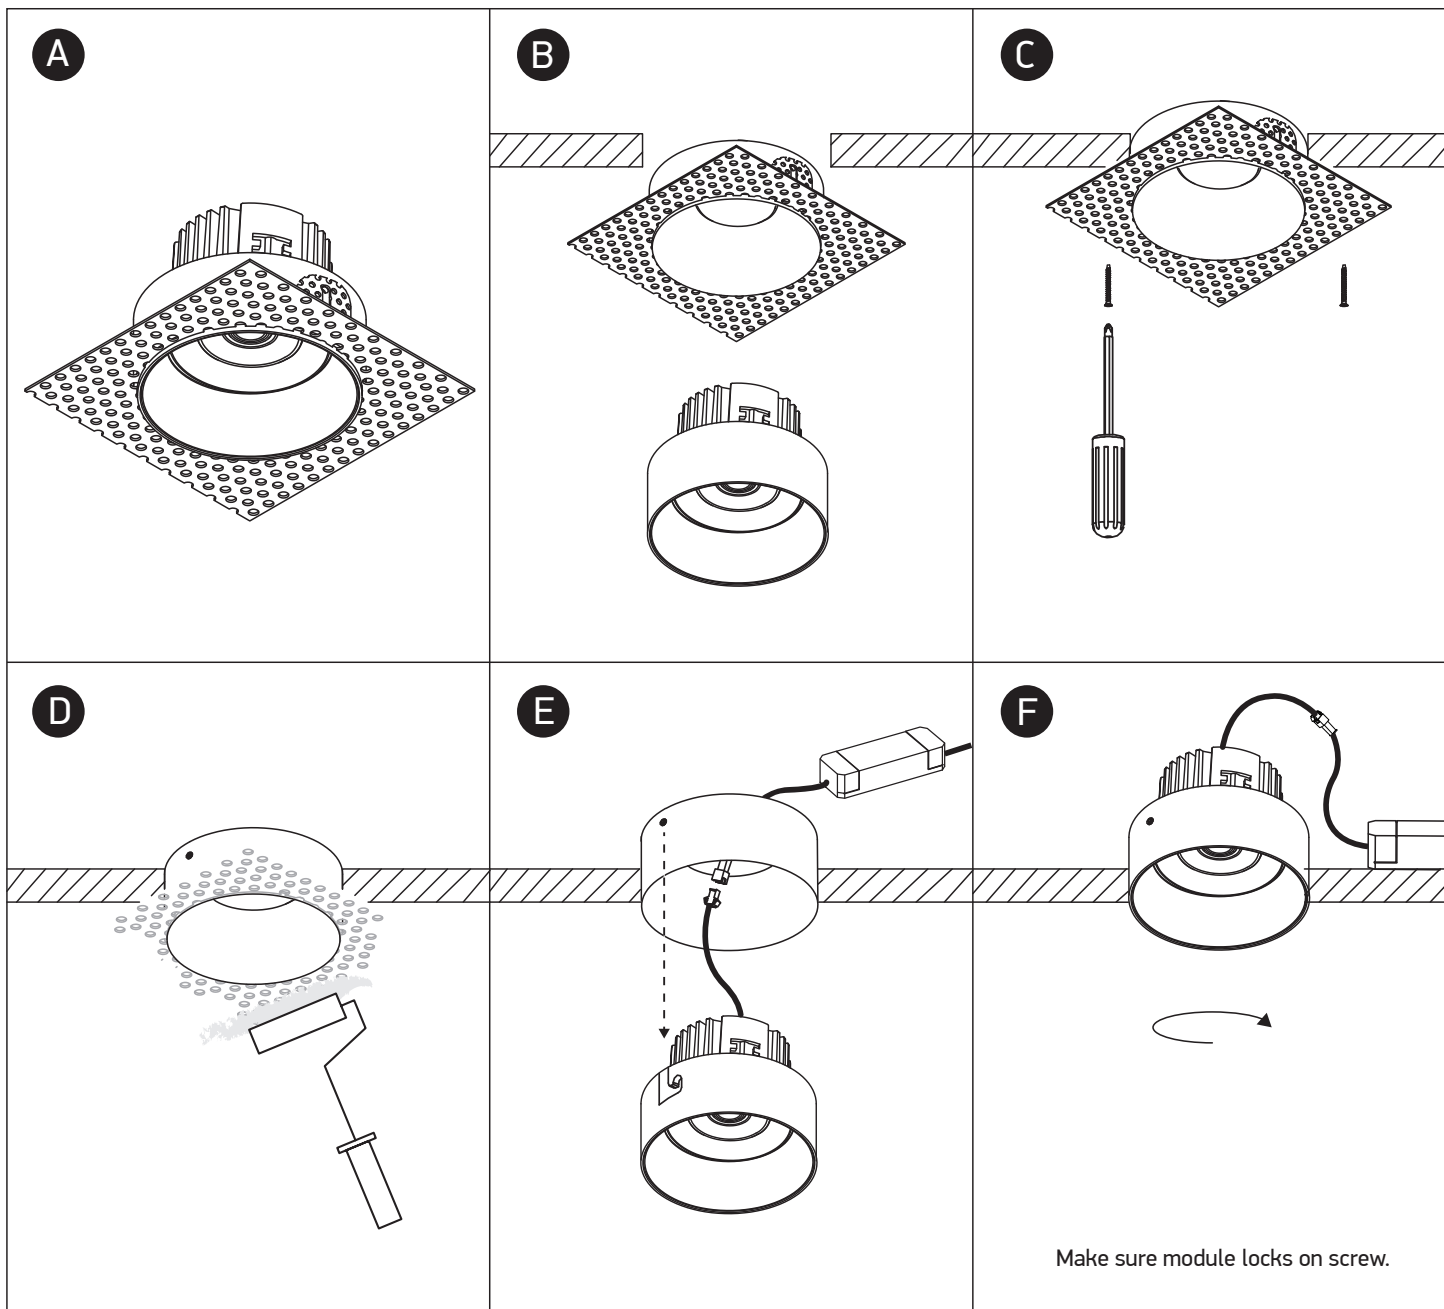

INSTALLATION MANUAL

11107BT

ecolight

90 CRI

700mA | COB LED | 6,5W | IP54 | Trimless | Die cast | Adjustable
Requires 700mA driver.

82mm

120x120mm

120mm

80mm

96mm

105mm

40cm

one
LIGHT

Warnings:

1. Make sure that the product is installed properly before connecting to electricity.
2. Do not cover the fitting.
3. Maintenance and installation should only be carried out by a professional electrician.