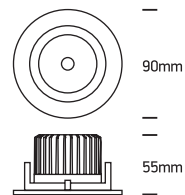

INSTALLATION MANUAL

11107B

ecodownlight

230V | COB LED | 7W | IP20 | Die cast | Adjustable
Complete with 300mA driver.

one
LIGHT

Warnings:

1. Make sure that the product is installed properly before connecting to electricity.
2. Do not cover the fitting.
3. Maintenance and installation should only be carried out by a professional electrician.