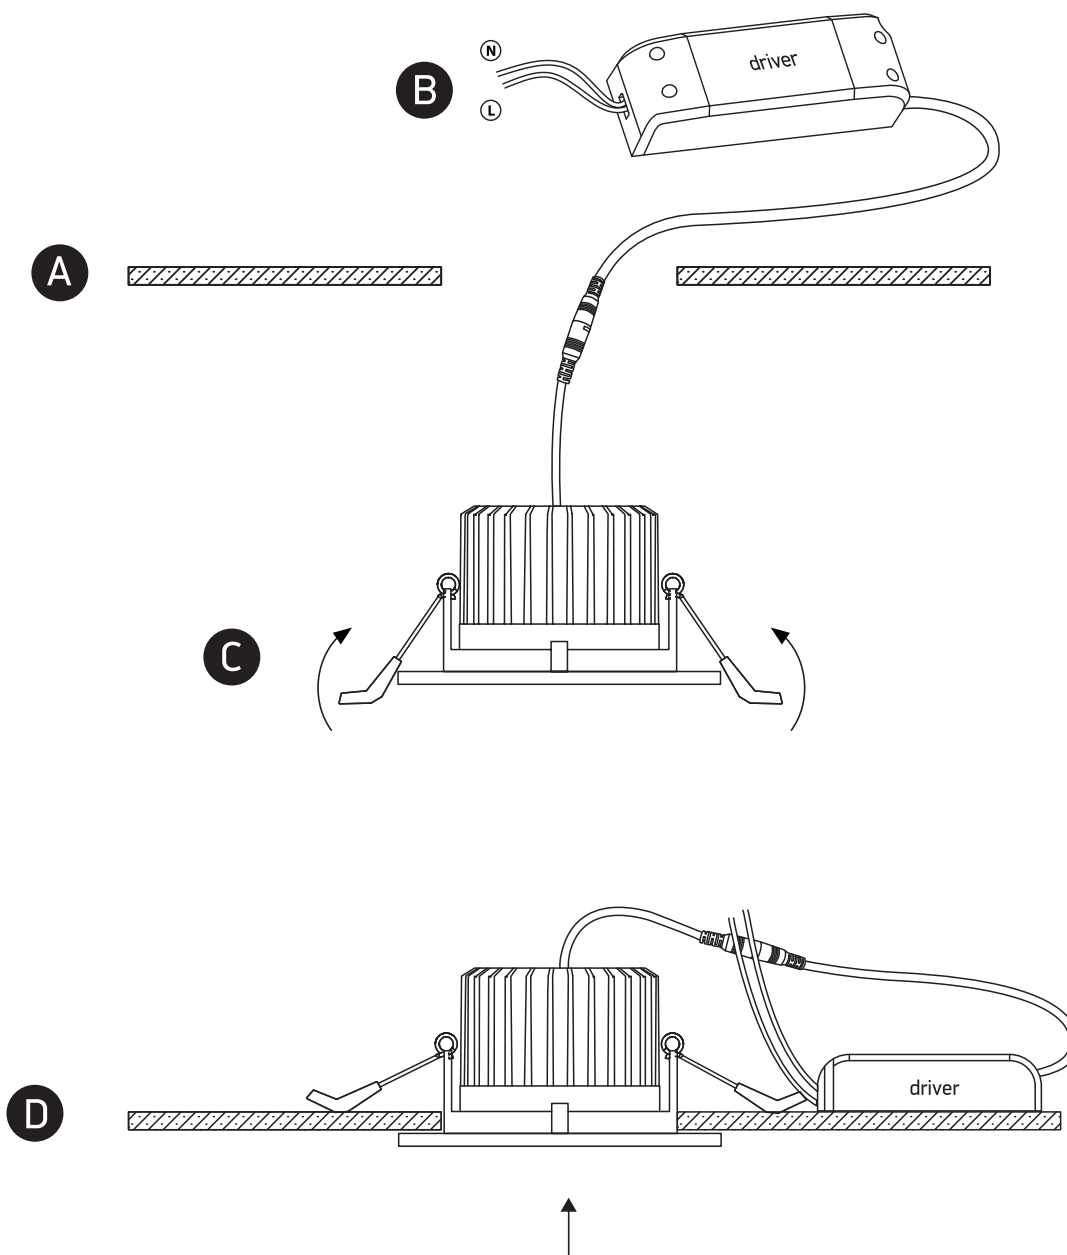

INSTALLATION MANUAL

11107B

ecodownlight

230V | COB LED | 7W | IP20 | Die cast | Adjustable
Complete with 300mA driver.

one
LIGHT

Warnings:

1. Make sure that the product is installed properly before connecting to electricity.
2. Do not cover the fitting.
3. Maintenance and installation should only be carried out by a professional electrician.