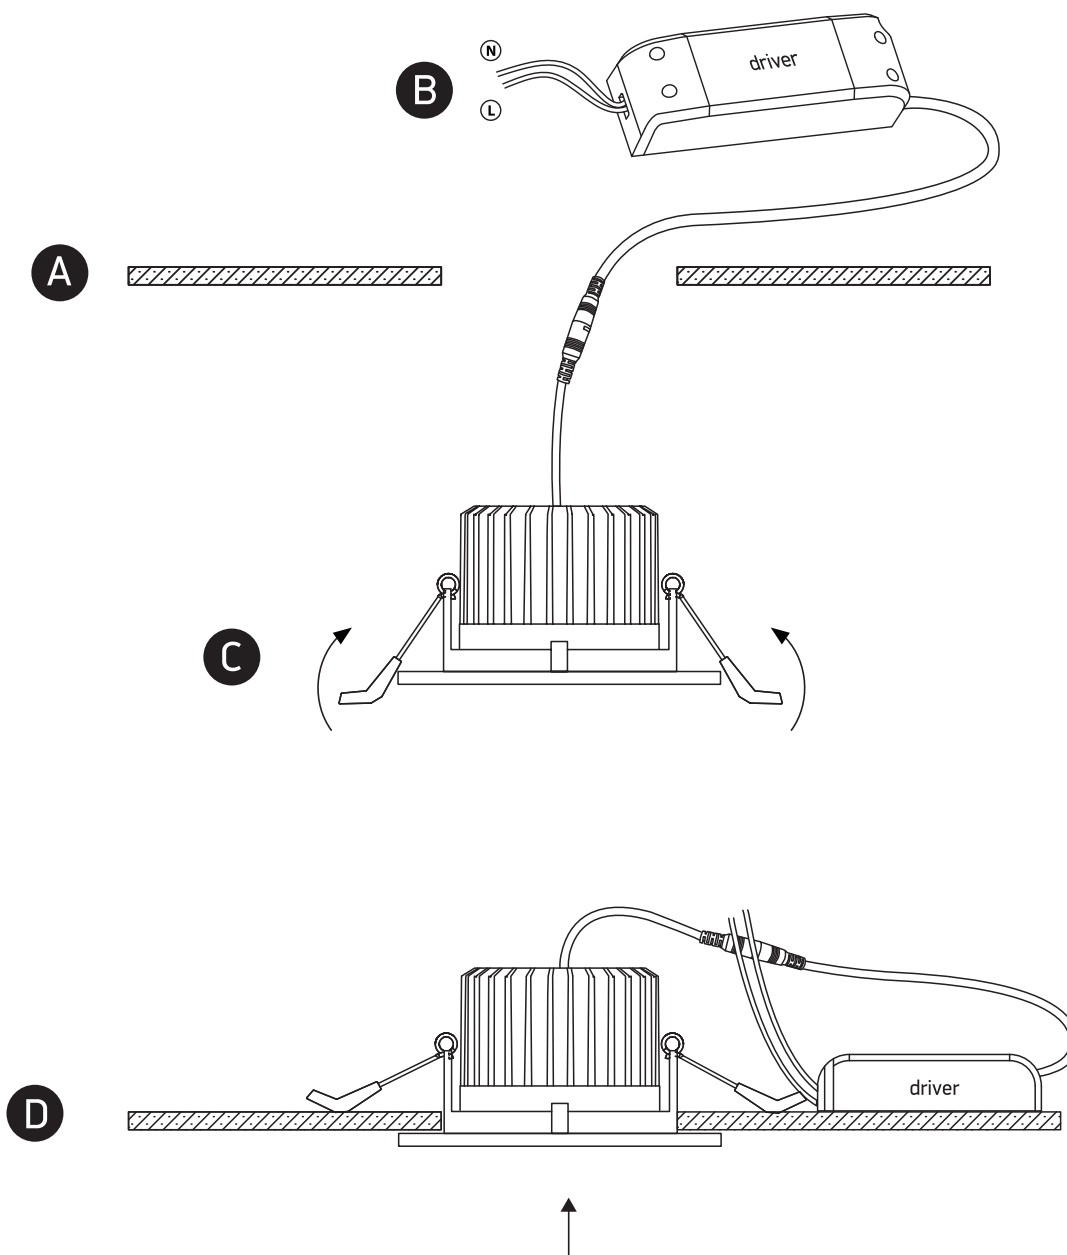

INSTALLATION MANUAL

11107B

ecodownlight

230V | COB LED | 7W | IP20 | Die cast | Adjustable
Complete with 300mA driver.

80 CRI

one
LIGHT

Warnings:

1. Make sure that the product is installed properly before connecting to electricity.
2. Do not cover the fitting.
3. Maintenance and installation should only be carried out by a professional electrician.