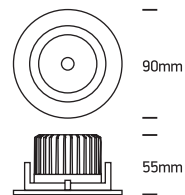

INSTALLATION MANUAL

11107B

ecodownlight

230V | COB LED | 7W | IP20 | Die cast | Adjustable
Complete with 300mA driver.

80 CRI

one
LIGHT

Warnings:

1. Make sure that the product is installed properly before connecting to electricity.
2. Do not cover the fitting.
3. Maintenance and installation should only be carried out by a professional electrician.