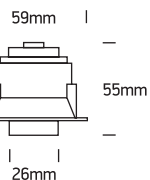

INSTALLATION MANUAL

11106T

LED
BUILT IN

DARK LIGHT

90 CRI

CE EAC UK CA

RoHS COMPLIANT

230V | COB LED | 6W | IP20 | Aluminium
Complete with 135mA driver.