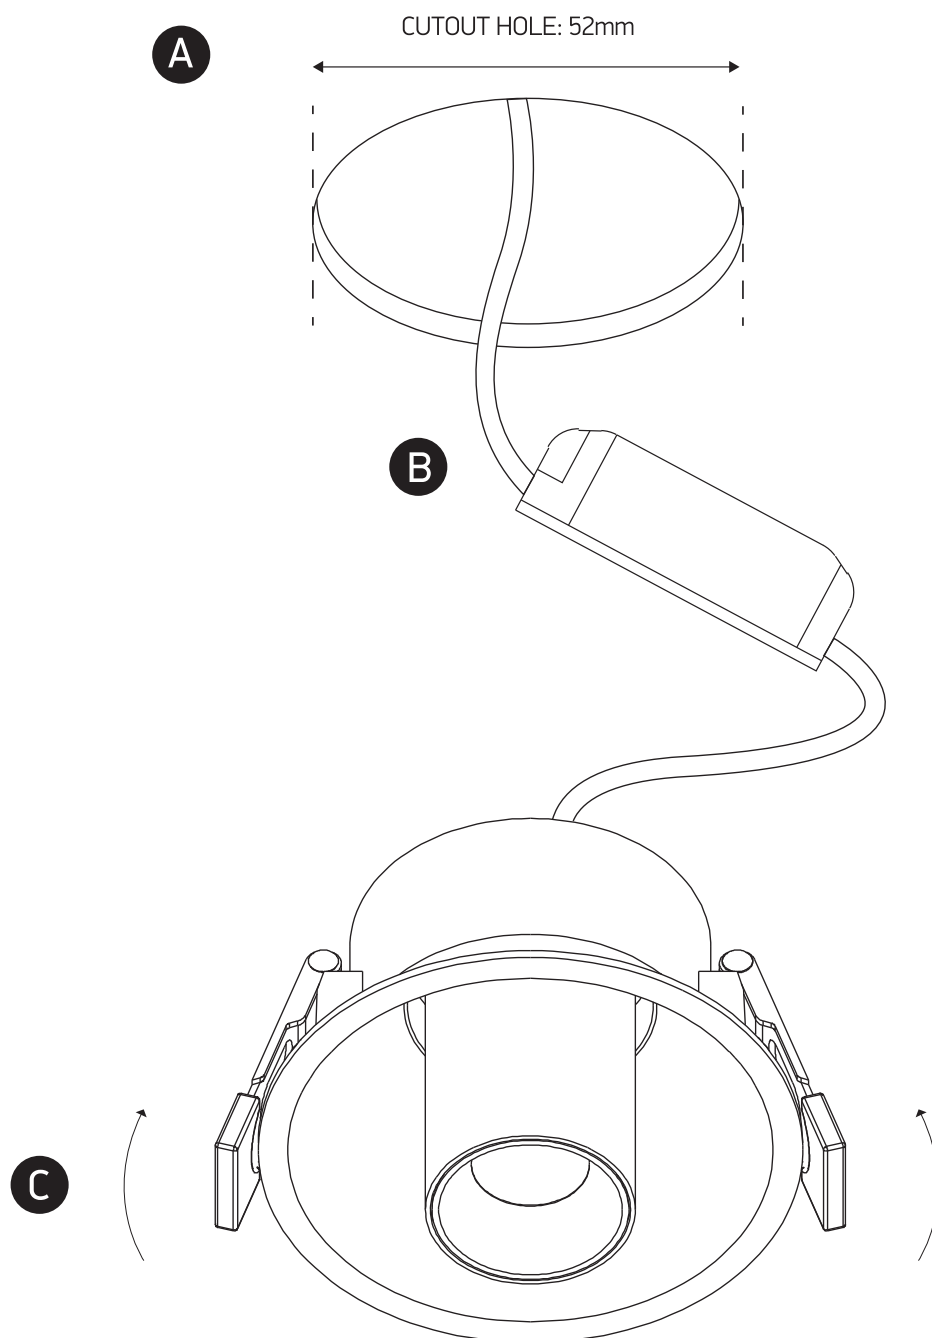

INSTALLATION MANUAL

11106T

LED
BUILT IN

DARK LIGHT

90 CRI

CE EAC UK CA

RoHS COMPLIANT

230V | COB LED | 6W | IP20 | Aluminium
Complete with 135mA driver.

one
LIGHT

Warnings:

1. Make sure that the product is installed properly before connecting to electricity.
2. Do not cover the fitting.
3. Maintenance and installation should only be carried out by a professional electrician.