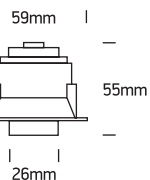

INSTALLATION MANUAL

11106T

LED
BUILT IN

DARK LIGHT

90 CRI

CE ENEC UK CA

RoHS COMPLIANT

230V | COB LED | 6W | IP20 | Aluminium
Complete with 135mA driver.