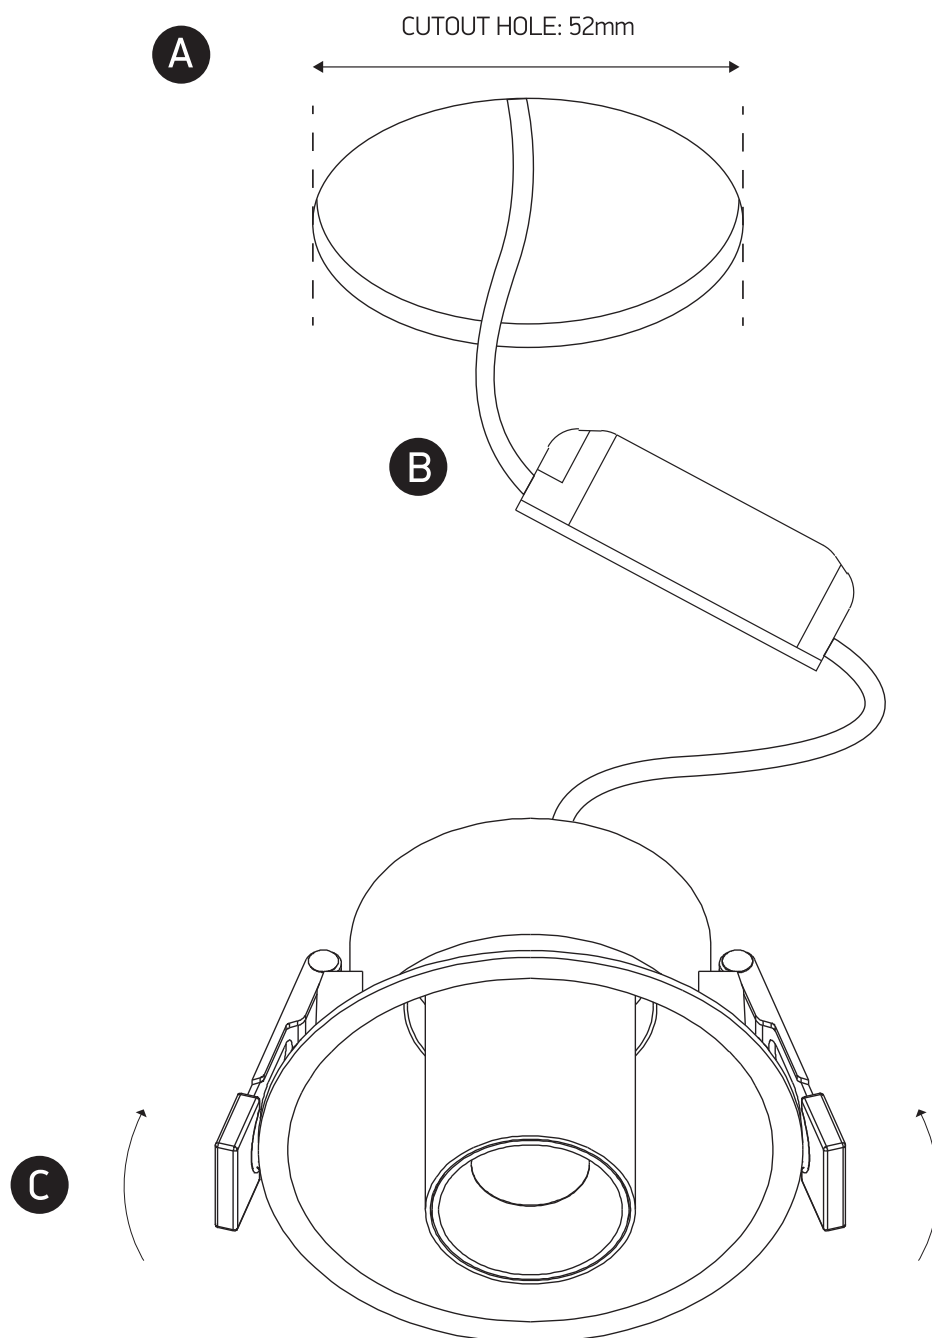

INSTALLATION MANUAL

11106T

LED
BUILT IN

DARK LIGHT

90 CRI

CE ENEC UK CA

RoHS COMPLIANT

230V | COB LED | 6W | IP20 | Aluminium
Complete with 135mA driver.

one
LIGHT

Warnings:

1. Make sure that the product is installed properly before connecting to electricity.
2. Do not cover the fitting.
3. Maintenance and installation should only be carried out by a professional electrician.