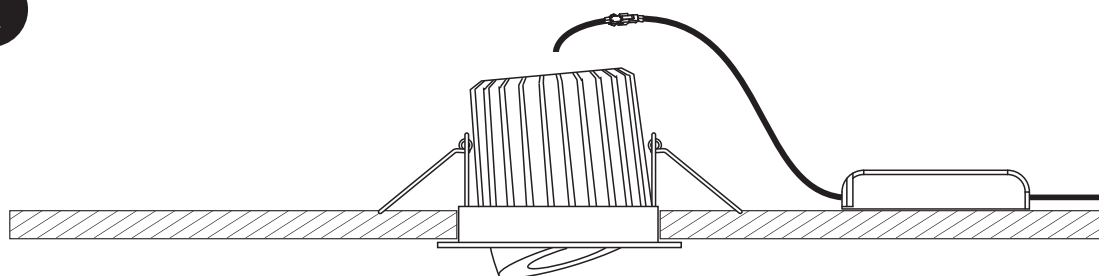

## 11106PF

**ecolight**

89mm

70mm

Dimensions are complete with the ring.

350mA | 6W | IP20 | Fire rated | Die cast

Requires 350mA driver.

80  
CRI

**one**  
LIGHT

**A**

CUTOUT HOLE: 75mm

**B**

Adjust the ring.

**C**