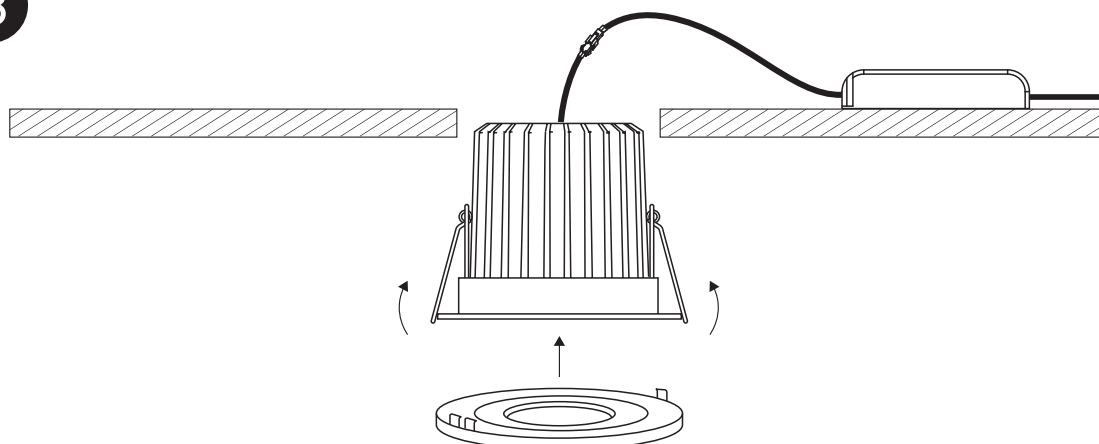

## 11106PF

**ecolight**

89mm

70mm

Dimensions are complete with the ring.

350mA | 6W | IP20 | Fire rated | Die cast

Requires 350mA driver.

80  
CRI

**one**  
LIGHT

**A**

CUTOUT HOLE: 75mm

**B**

Adjust the ring.

**C**