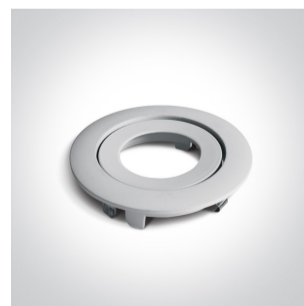

04 Recessed Spots Adjustable LED>The COB Fire Rated Range

11106PF/C

6W LED Fire Rated Recessed adjustable spot, IP20.

Requires 350mA driver.

Complies with standard EN60598-1 and any other specific standards.

Downloads

Dimensions

Dimensions are complete with the ring.

Gallery

Must be ordered separately

050044/B

050044/C

050044/MC

050044/W

89008

Physical Specification

Item Group	04 Recessed Spots Adjustable LED
Family	The COB Fire Rated Range
Order Code	11106PF/C
Colour	White
Material	Die Cast
Shape	Circular
Height	70mm
Diameter	89mm
Cutout Hole Diameter	75mm
Recessed Ceiling	Yes
Depth Required	90mm
Indoor	Yes
Adjustable	1 Direction