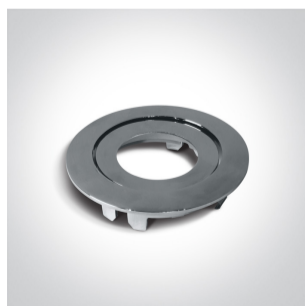

04 Recessed Spots Adjustable LED>The COB Fire Rated Range

11106PF/C

6W LED Fire Rated Recessed adjustable spot, IP20.

Requires 350mA driver.

Complies with standard EN60598-1 and any other specific standards.

Downloads

Dimensions

Dimensions are complete with the ring.

Gallery

Must be ordered separately

050044/B

050044/C

050044/MC

050044/W

89008

Physical Specification

Item Group	04 Recessed Spots Adjustable LED
Family	The COB Fire Rated Range
Order Code	11106PF/C
Colour	White
Material	Die Cast
Shape	Circular
Height	70mm
Diameter	89mm
Cutout Hole Diameter	75mm
Recessed Ceiling	Yes
Depth Required	90mm
Indoor	Yes
Adjustable	1 Direction