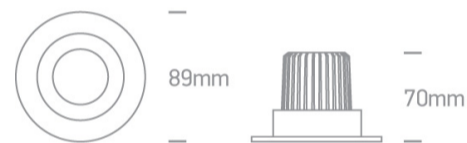

04 Recessed Spots Adjustable LED>The COB Fire Rated Range

11106PF/C

6W LED Fire Rated Recessed adjustable spot, IP20.

Requires 350mA driver.

Complies with standard EN60598-1 and any other specific standards.

Downloads

Dimensions

Dimensions are complete with the ring.

Gallery

Must be ordered separately

050044/B

050044/C

050044/MC

050044/W

89008

Physical Specification

Item Group	04 Recessed Spots Adjustable LED
Family	The COB Fire Rated Range
Order Code	11106PF/C
Colour	White
Material	Die Cast
Shape	Circular
Height	70mm
Diameter	89mm
Cutout Hole Diameter	75mm
Recessed Ceiling	Yes
Depth Required	90mm
Indoor	Yes
Adjustable	1 Direction

Colour Temperature	4000K
Lumen Output	530lm
Light Efficiency	88,33lm/W
CRI	80
Beam Angle	40°
Illumination Diagram	

Packing Info

Box Length	12cm
Box Width	11cm
Box Height	8,5cm
Box Weight	0,322Kg
Pcs/Carton	20
Barcode	5291889047155
HS Code	9405409900