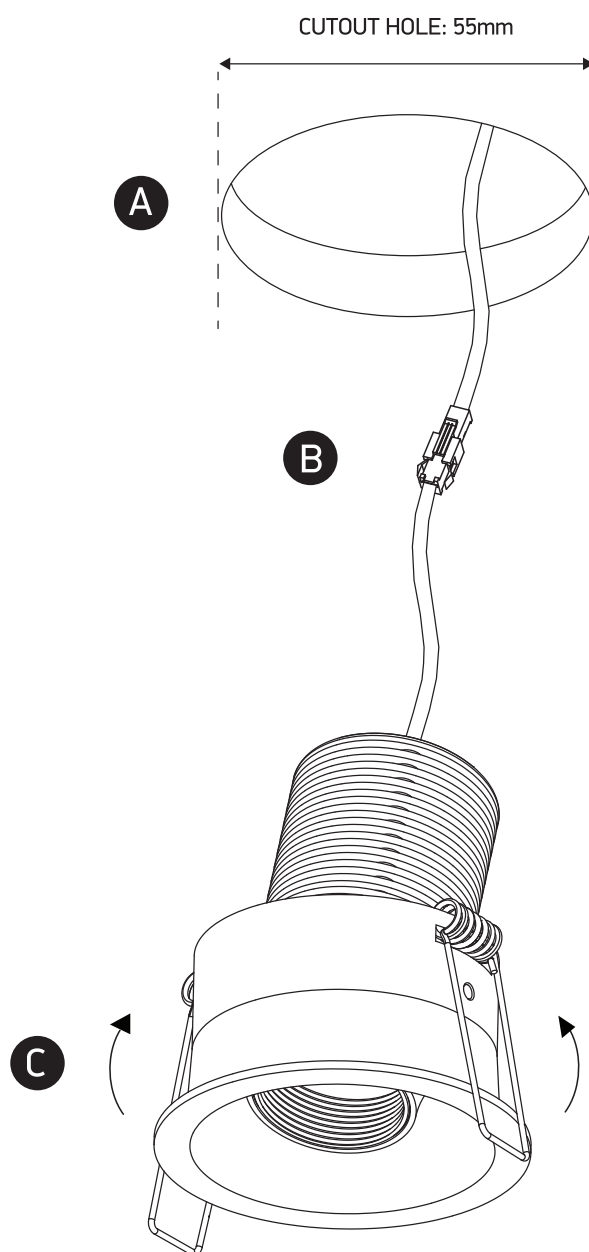

## 11106M

**ecolight**

90  
CRI

350mA | COB LED | 6W | IP20 | Die cast | Adjustable  
Requires 350mA driver.

63mm

78mm

**one**  
LIGHT