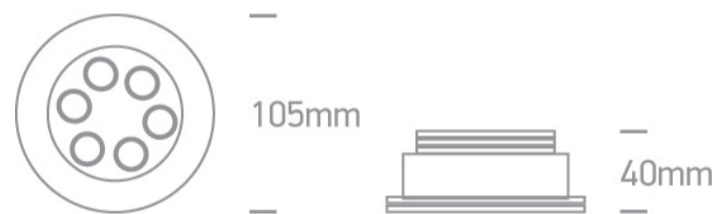

07 Downlights Adjustable LED>Adjustable Multi LED Aluminium

11106LB/W/35

6W LED adjustable multiled downlight, IP20.

Requires 350mA driver.

Complies with standard EN60598-1 and any other specific standards.

Downloads

Dimensions

Gallery

Must be ordered separately

89008

Physical Specification

| | |
|----------------------|--------------------------------|
| Item Group | 07 Downlights Adjustable LED |
| Family | Adjustable Multi LED Aluminium |
| Order Code | 11106LB/W/35 |
| Colour | Black |
| Material | Aluminium |
| Shape | Circular |
| Height | 40mm |
| Diameter | 105mm |
| Cutout Hole Diameter | 90mm |
| Recessed Ceiling | Yes |
| Depth Required | 50mm |
| Indoor | Yes |
| Adjustable | 1 Direction |

Electrical Characteristics

Fitting

| | |
|---------------|---|
| Input Type | Constant Current |
| Input Current | 350mA |
| Safety Class |  |
| Power(Watts) | 6W |
| IP Rating | IP20 |
| Light Source | LED built in |
| LED Number | 6 |
| Cable Length | 40cm |
| F Mark |  |