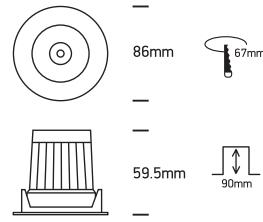

INSTALLATION MANUAL

11106KD

ecolight

230V | 6,3W | IP20 | Plastic | Adjustable

Complete with LED dimmable driver
Includes white/grey/black rings

PRODUCT DESCRIPTION

LED ceiling light integrates compact housing design and outstanding optical performance. It has COB as light source, high power efficiency, up to 90% energy saving compared to traditional Halogen lamp. No UV and Cool Beam (no IR). Complies with CE and RoHS standard.