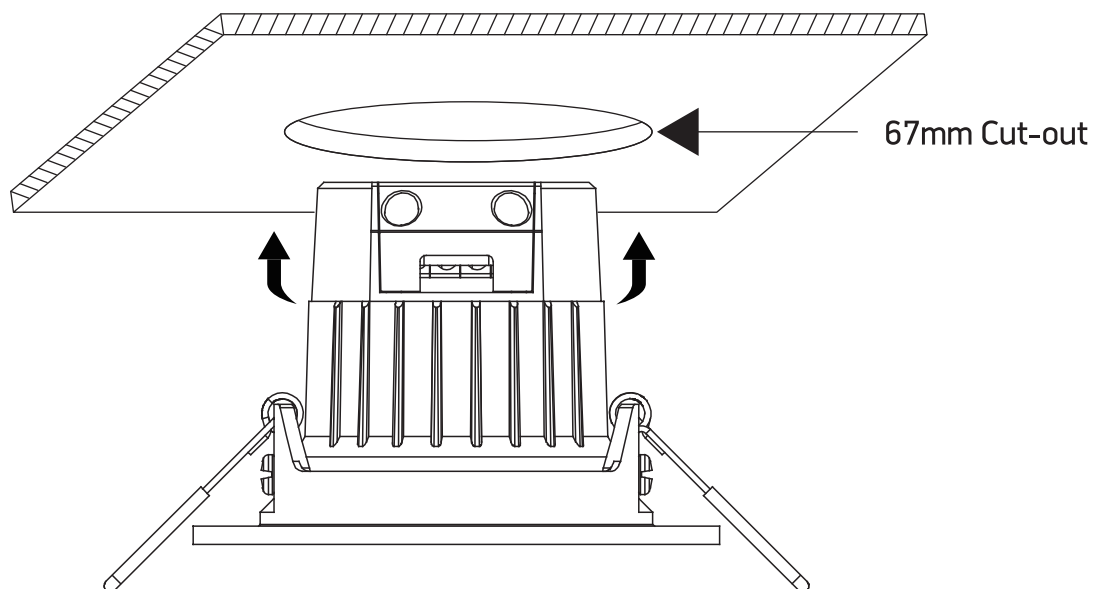

INSTALLATION MANUAL

11106KD

ecolight

230V | 6,3W | IP20 | Plastic | Adjustable

Complete with LED dimmable driver
Includes white/grey/black rings

PRODUCT DESCRIPTION

LED ceiling light integrates compact housing design and outstanding optical performance. It has COB as light source, high power efficiency, up to 90% energy saving compared to traditional Halogen lamp. No UV and Cool Beam (no IR). Complies with CE and RoHS standard.

Warnings:

1. Indoor use only, not for use in damp areas.
2. Operating temperature is $-20^{\circ}\text{C} \sim +40^{\circ}\text{C}$.
3. Make sure power is OFF before installation, replacement or cleaning.
4. Do NOT disassemble the LED fitting.
5. Keep far from paper or other flammable material.
6. Do NOT touch the fitting while operating, it can get hot. Wait some minutes after turning it OFF before touching it.
7. Avoid looking directly into the lamp.
8. LED light source is irreplaceable.