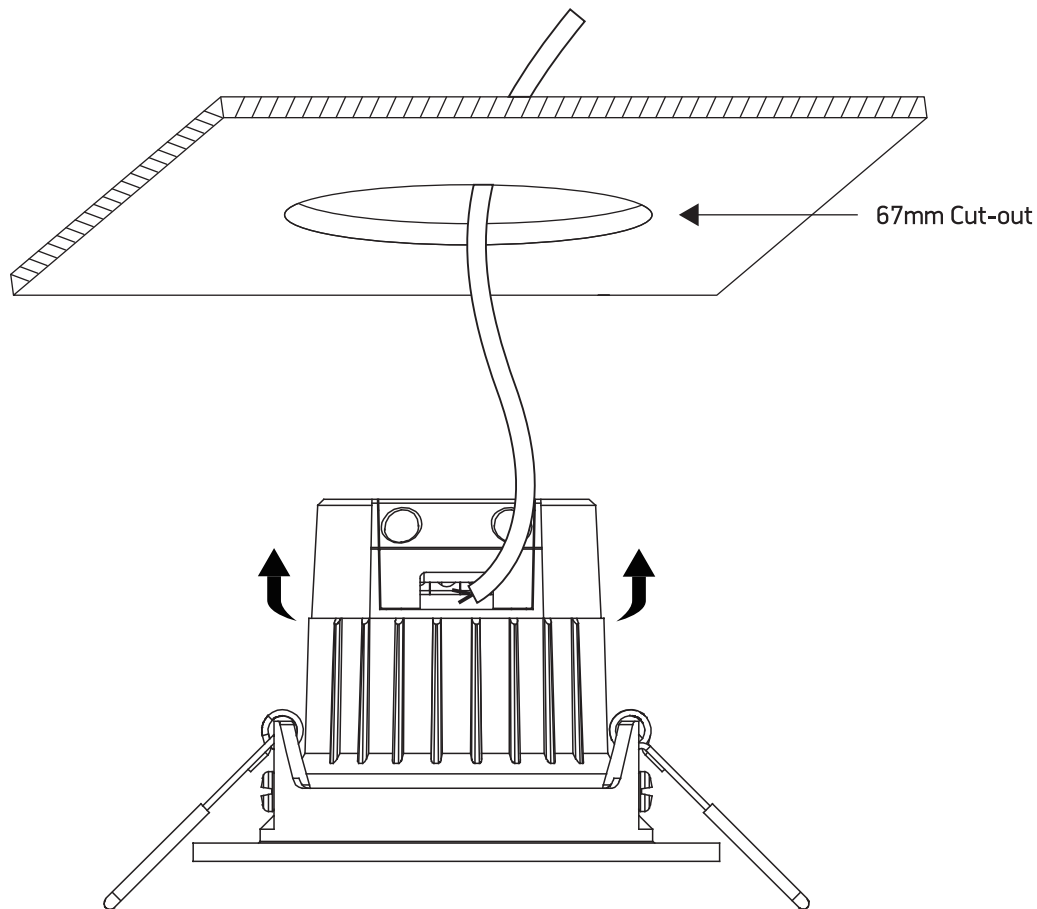

## 11106K

**ecolight**

**CE**
**RoHS**  
COMPLIANT

**80**  
CRI

86mm

100-240V | 6W | IP20 | Plastic | Adjustable

 Complete with driver.  
Includes White/Black/Grey rings.
67mm  
90mm

59.5mm

**one**  
LIGHT

67mm Cut-out