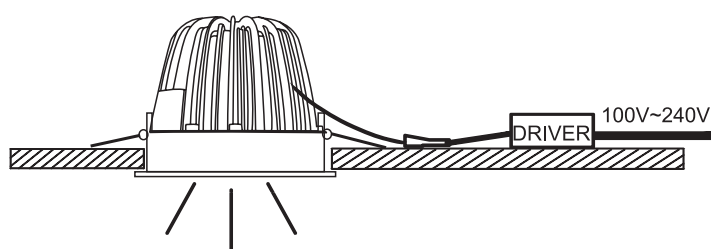

INSTALLATION MANUAL

11106A

ecolight			

A

CUTOUT HOLE 80mm

B

C

Warnings: