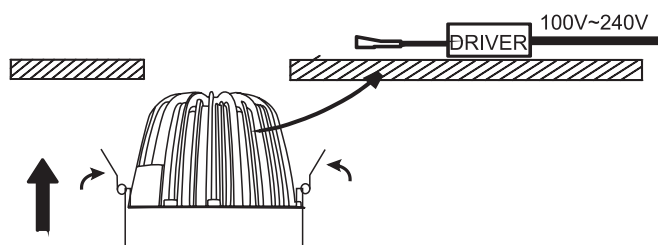

INSTALLATION MANUAL

11106A

ecolight			

A

CUTOUT HOLE 80mm

B

C

Warnings: