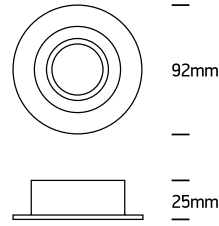

INSTALLATION MANUAL

11105UB

100-240V | MR16 | GU10 | 10W | IP20 | Aluminium | Adjustable

Warnings:

1. Make sure that the product is installed properly before connecting to electricity.
2. Do not cover the fitting.
3. Maintenance and installation should only be carried out by a professional electrician.