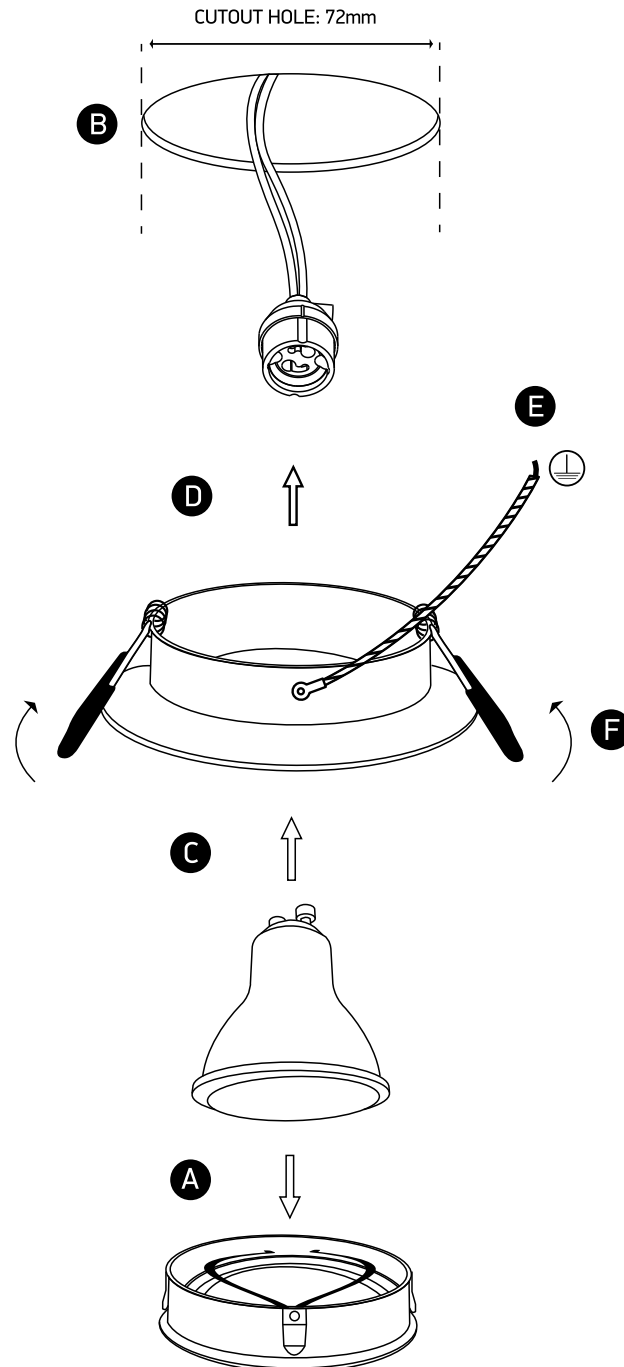

INSTALLATION MANUAL

11105UB

100-240V | MR16 | GU10 | 10W | IP20 | Aluminium | Adjustable

Warnings:

1. Make sure that the product is installed properly before connecting to electricity.
2. Do not cover the fitting.
3. Maintenance and installation should only be carried out by a professional electrician.