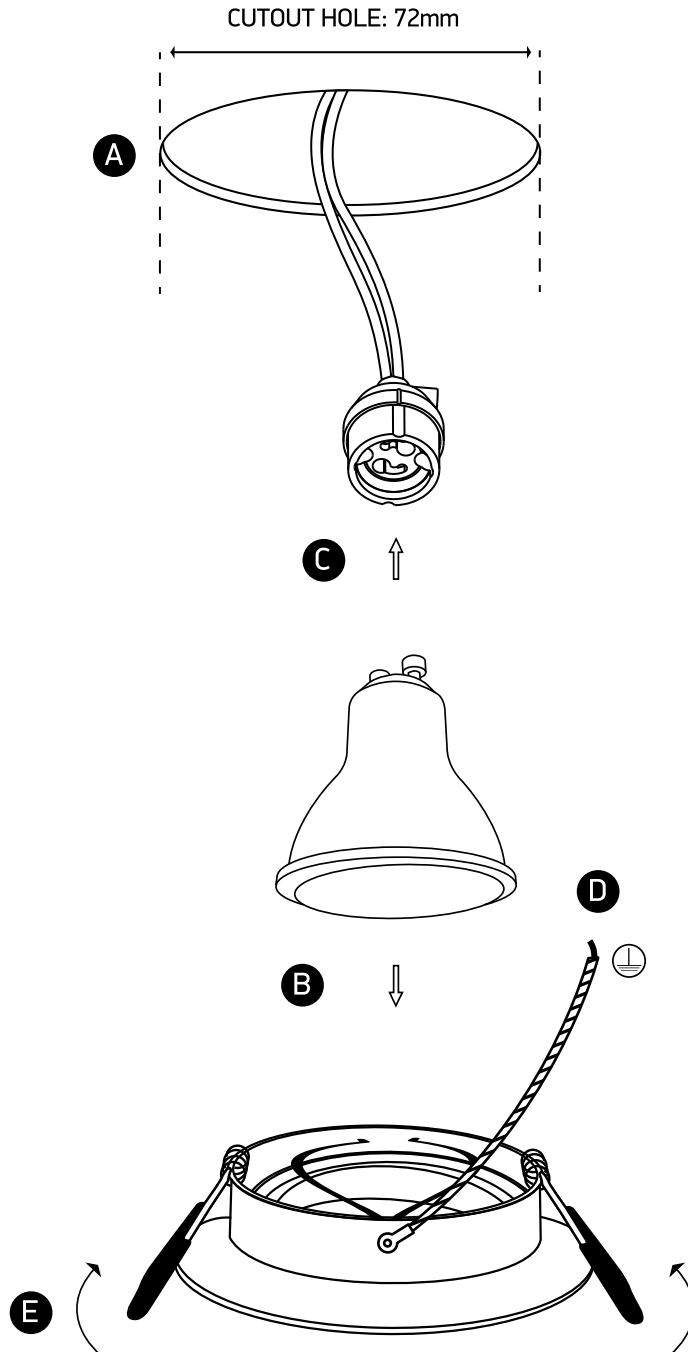

INSTALLATION MANUAL

11105UA

100-240V | MR16 | GU10 | 10W | IP20 | Aluminium | Adjustable

Warnings:

1. Make sure that the product is installed properly before connecting to electricity.
2. Do not cover the fitting.
3. Maintenance and installation should only be carried out by a professional electrician.