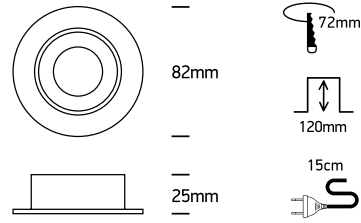

INSTALLATION MANUAL

11105UA

100-240V | MR16 | GU10 | 10W | IP20 | Aluminium | Adjustable

Warnings:

1. Make sure that the product is installed properly before connecting to electricity.
2. Do not cover the fitting.
3. Maintenance and installation should only be carried out by a professional electrician.