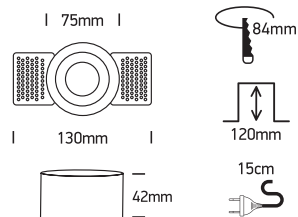

INSTALLATION MANUAL

11105TR

DARK LIGHT
ADJUSTABLE

100-240V | MR16 | GU10 | 10W | IP20 | Trimless | Die cast | Adjustable

Warnings:

1. Make sure that the product is installed properly before connecting to electricity.
2. Do not cover the fitting.
3. Maintenance and installation should only be carried out by a professional electrician.