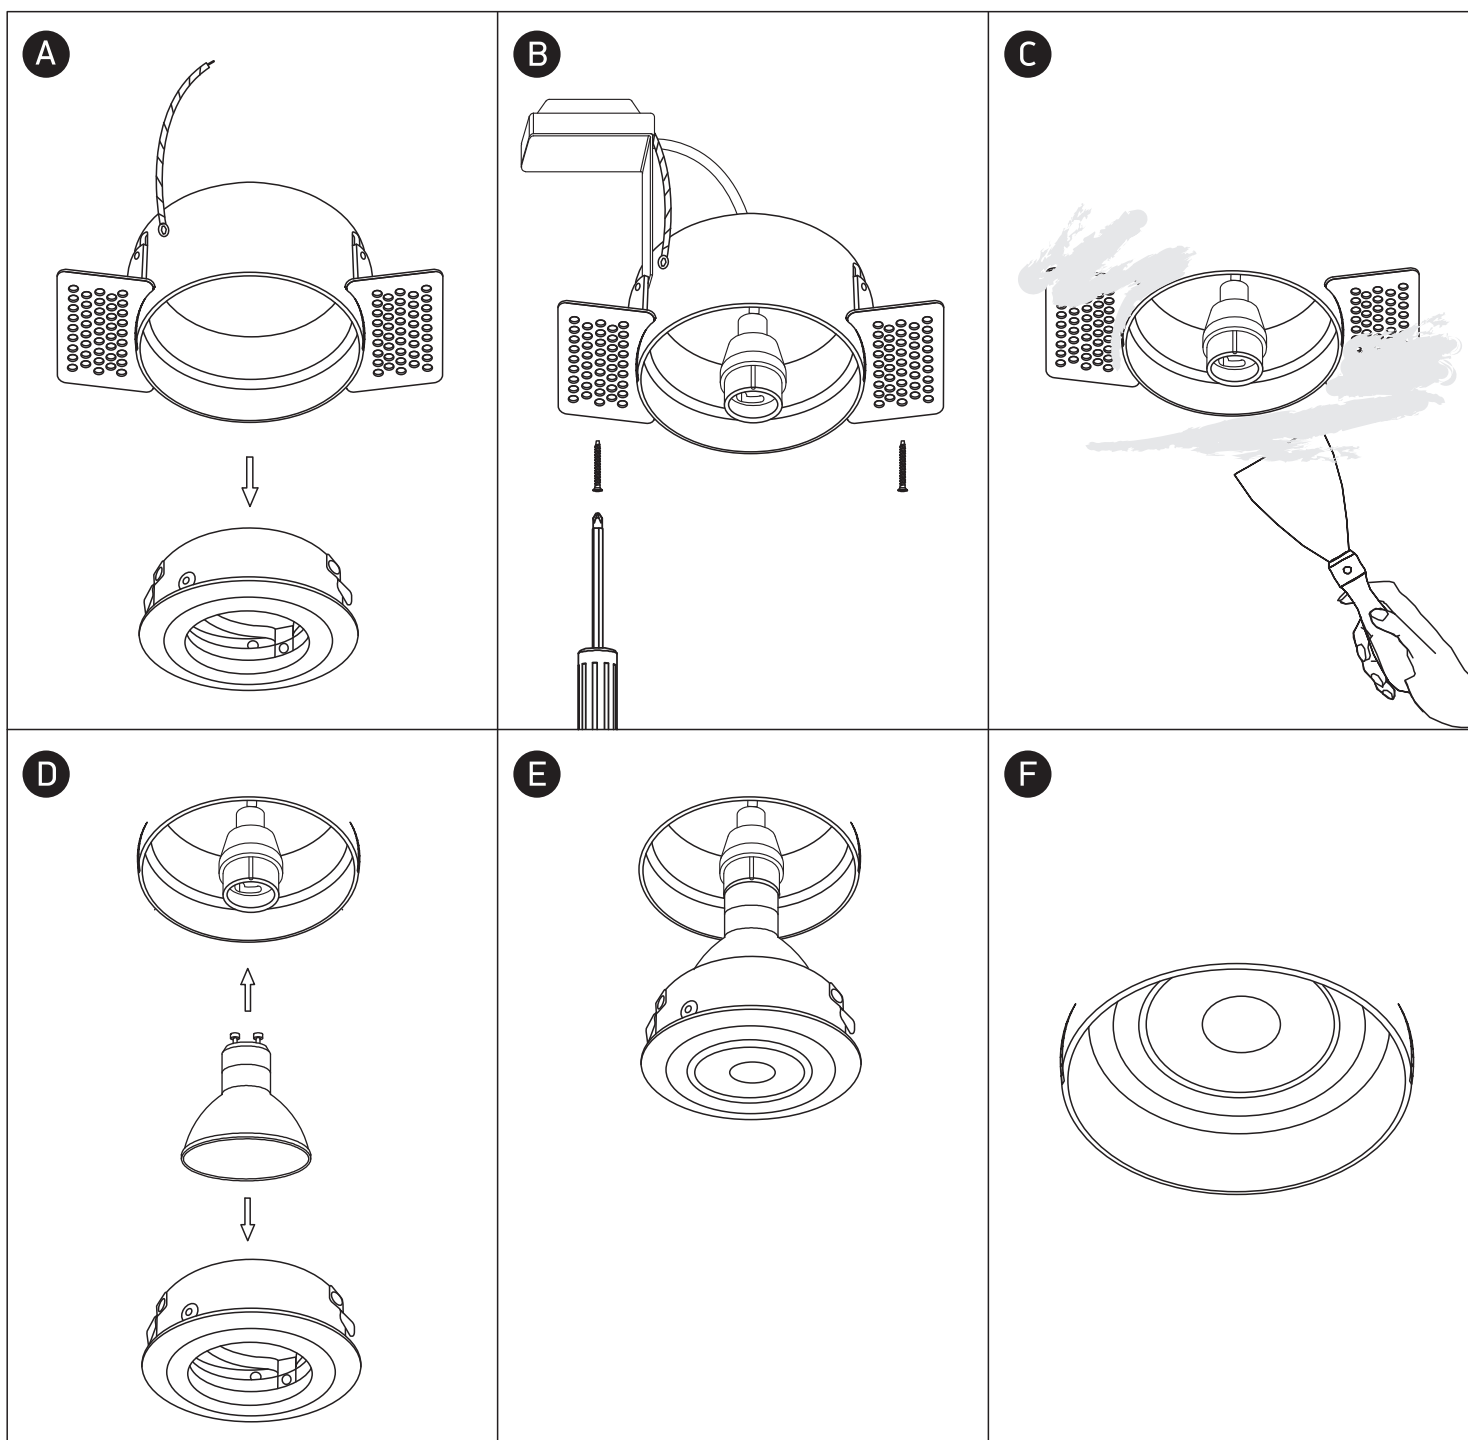

INSTALLATION MANUAL

11105TR

DARK LIGHT
ADJUSTABLE

100-240V | MR16 | GU10 | 10W | IP20 | Trimless | Die cast | Adjustable

Warnings:

1. Make sure that the product is installed properly before connecting to electricity.
2. Do not cover the fitting.
3. Maintenance and installation should only be carried out by a professional electrician.