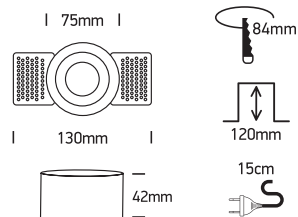

INSTALLATION MANUAL

11105TR

ADJUSTABLE

DARK
LIGHT

100-240V | MR16 | GU10 | 10W | IP20 | Trimless | Die cast | Adjustable

Warnings:

1. Make sure that the product is installed properly before connecting to electricity.
2. Do not cover the fitting.
3. Maintenance and installation should only be carried out by a professional electrician.