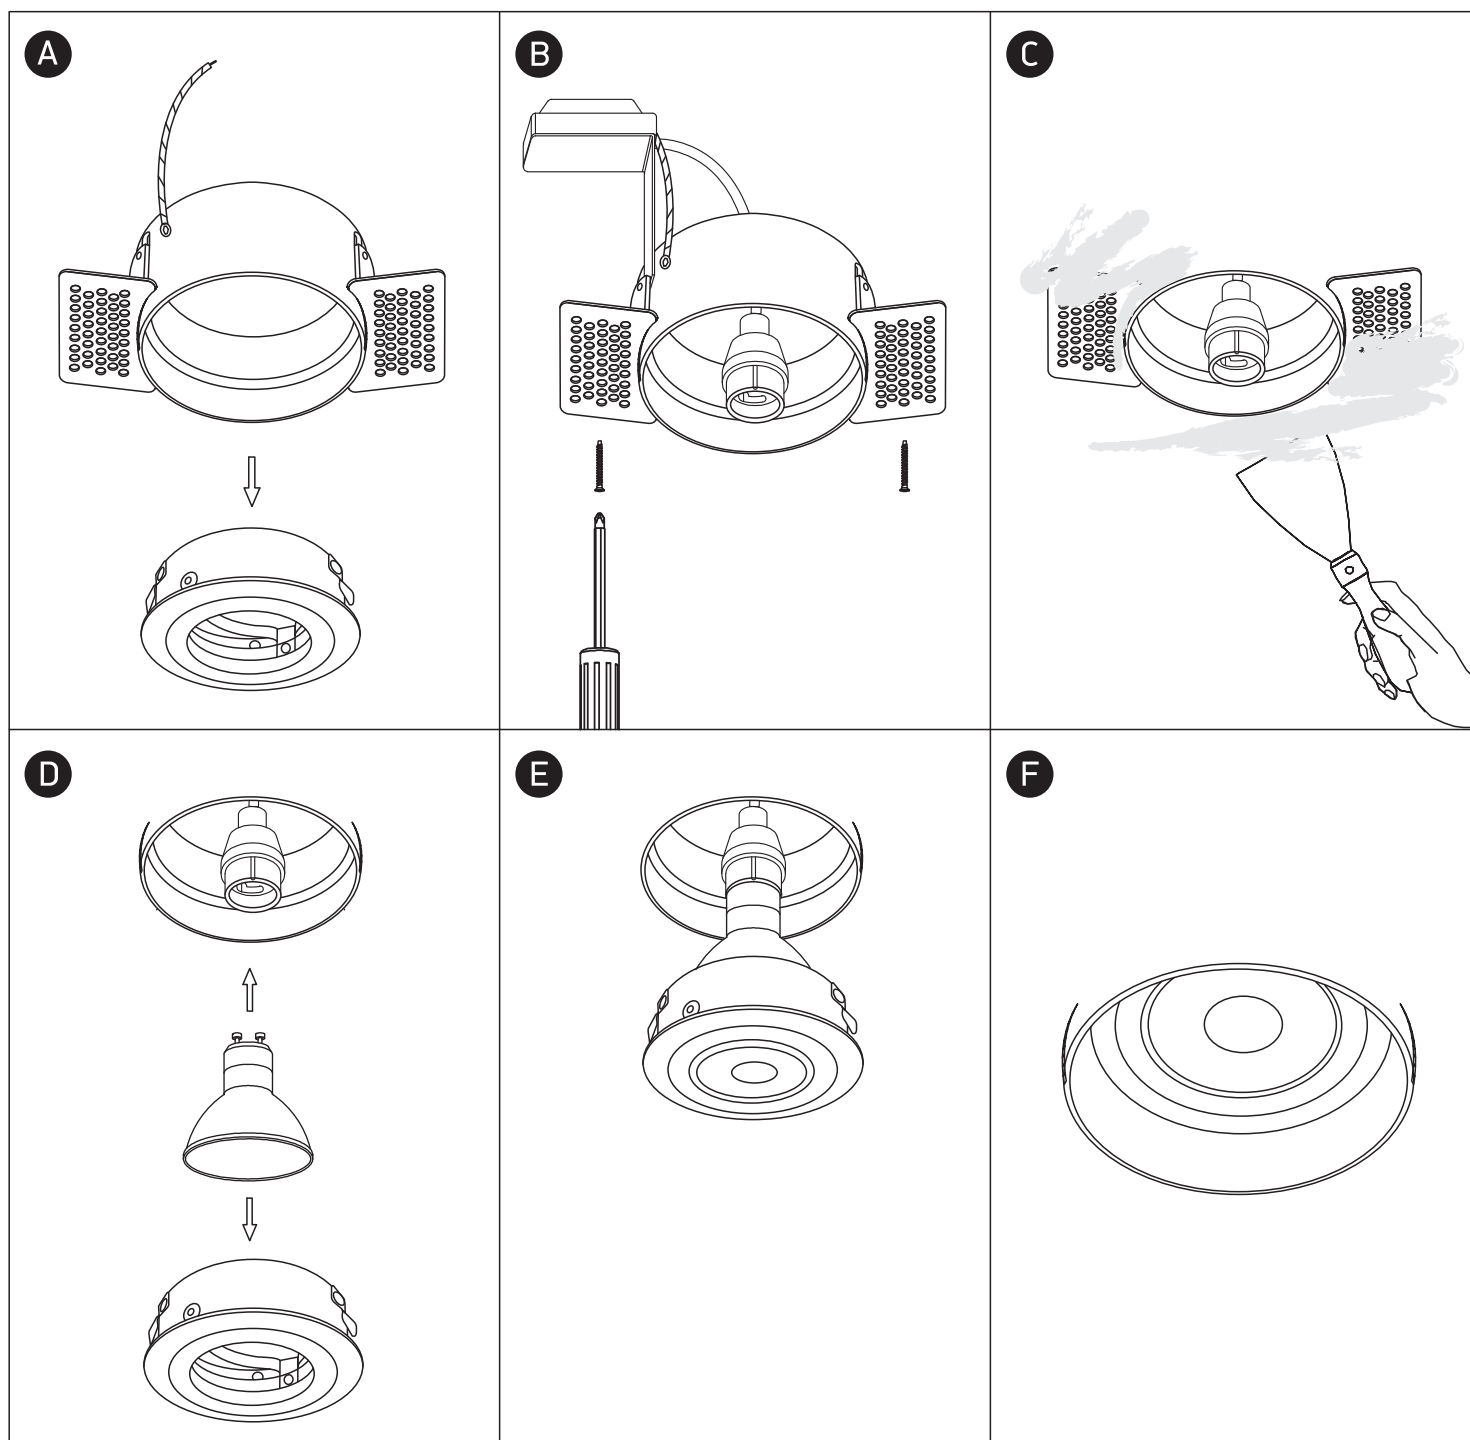

INSTALLATION MANUAL

11105TR

ADJUSTABLE

DARK
LIGHT

100-240V | MR16 | GU10 | 10W | IP20 | Trimless | Die cast | Adjustable

Warnings:

1. Make sure that the product is installed properly before connecting to electricity.
2. Do not cover the fitting.
3. Maintenance and installation should only be carried out by a professional electrician.