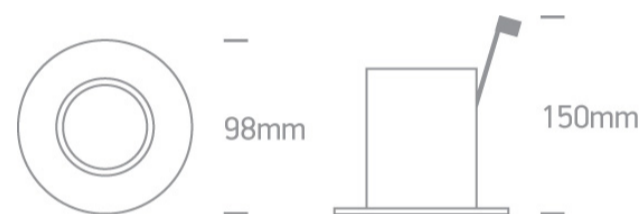

03 Recessed Spots Adjustable>The Firehood GU10 Range

11105CF/MC

Recessed adjustable MR16 spot with GU10 lamp holder.

Complies with standard EN60598-1 and any other specific standards.

Downloads

Dimensions

Gallery

Physical Specification

Item Group

03 Recessed Spots Adjustable

Family

The Firehood GU10 Range

Order Code

11105CF/MC

Colour

Brushed Chrome

Material

Die Cast

Shape

Circular

Height

150mm

Diameter	98mm
Cutout Hole Diameter	87mm
Recessed Ceiling	Yes
Depth Required	180mm
Indoor	Yes
Adjustable	1 Direction