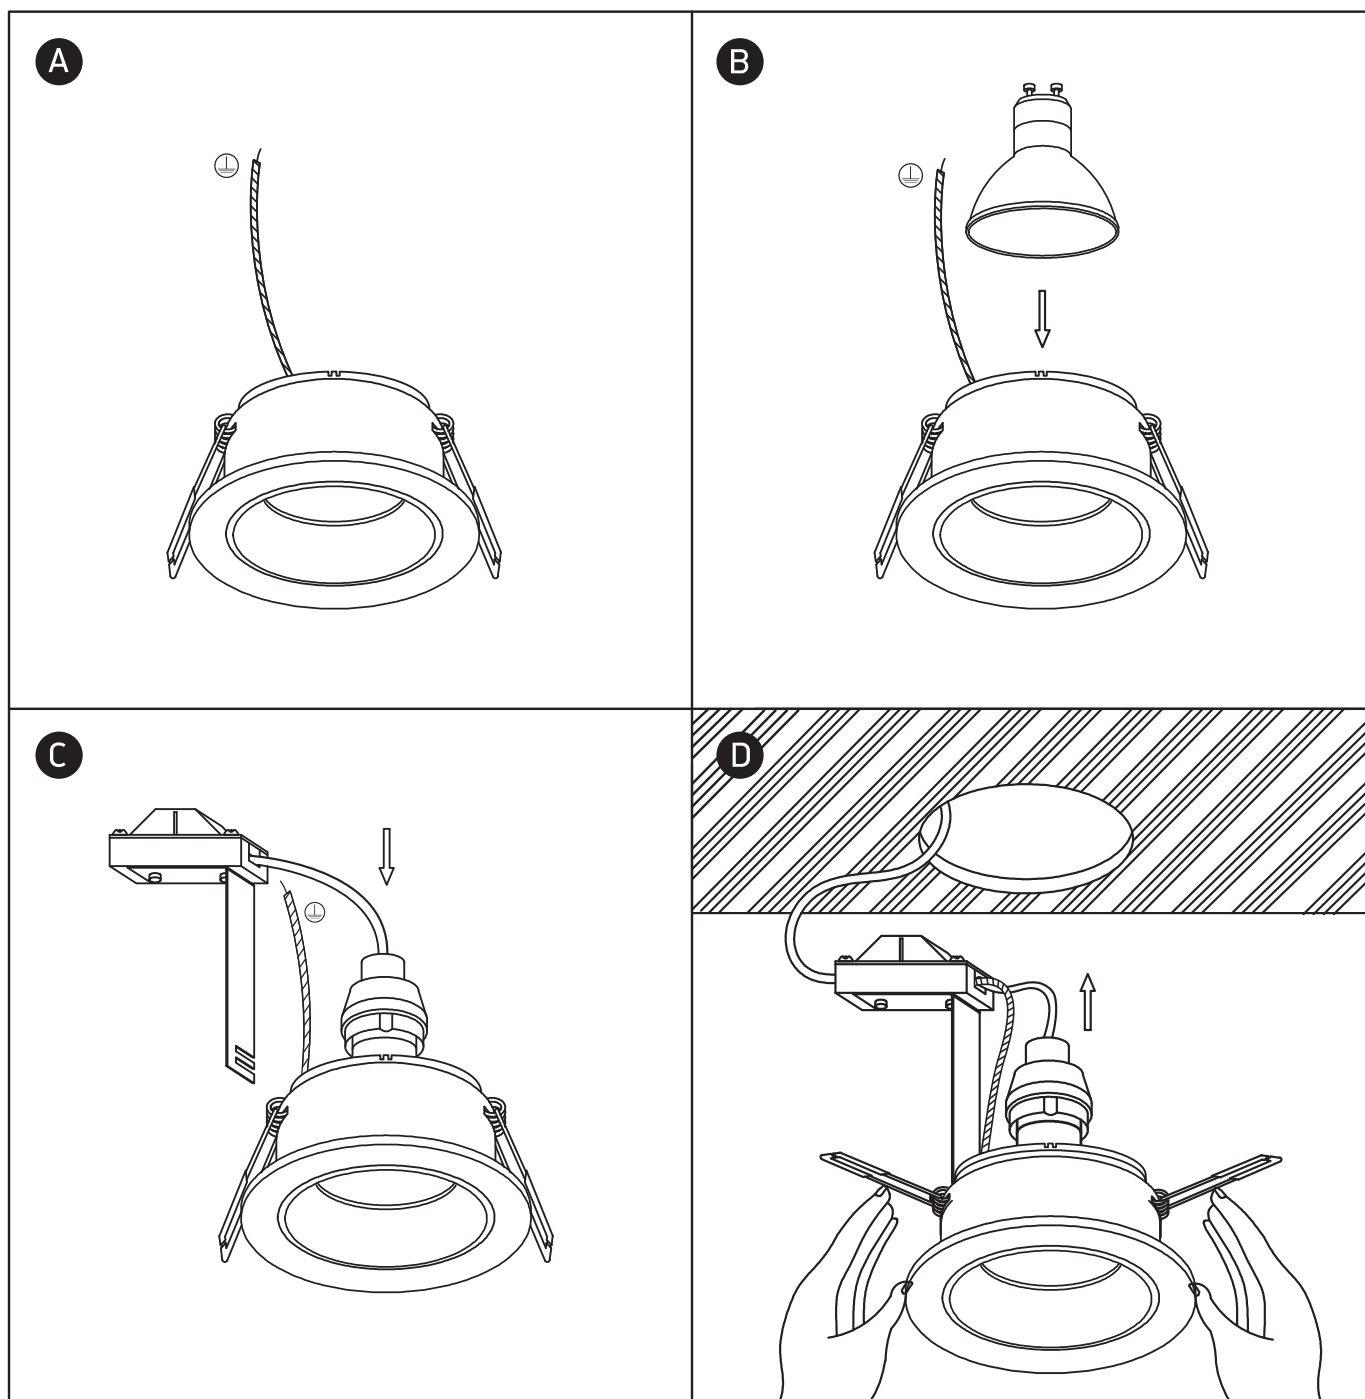

## 11105M

100-240V | MR16 | GU10 | 10W | IP20 | Aluminium body + plastic reflector | Adjustable