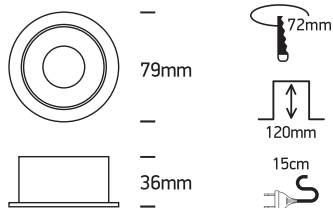

## 11105M

100-240V | MR16 | GU10 | 10W | IP20 | Aluminium body + plastic reflector | Adjustable