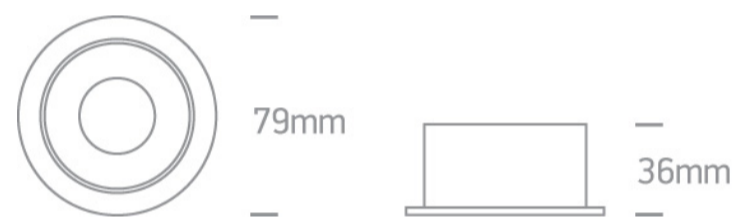

03 Recessed Spots Adjustable>The Chill Out Range

11105M/W/W

White Body White Reflector Adjustable Dark Light Recessed MR16 spot with GU10 lampholder.

Complies with standard EN60598-1 and any other specific standards.

Downloads

Dimensions

Gallery

Physical Specification

Item Group

03 Recessed Spots Adjustable

Family

The Chill Out Range

Order Code

11105M/W/W

Colour

White

Material

Aluminium

Shape

Circular

Height

36mm

Diameter	79mm
Cutout Hole Diameter	72mm
Recessed Ceiling	Yes
Depth Required	120mm
Indoor	Yes
Adjustable	1 Direction

Electrical Characteristics

Gear	No
------	----

Fitting + Driver

Input Voltage	100-240V
50 Hz	Yes
60 Hz	Yes
Safety Class	
Power(Watts)	10W
IP Rating	IP20
Light Source	Replaceable lamp
Lamp Holder	GU10
Dimmable	N/A
Cable Length	15cm
F Mark	