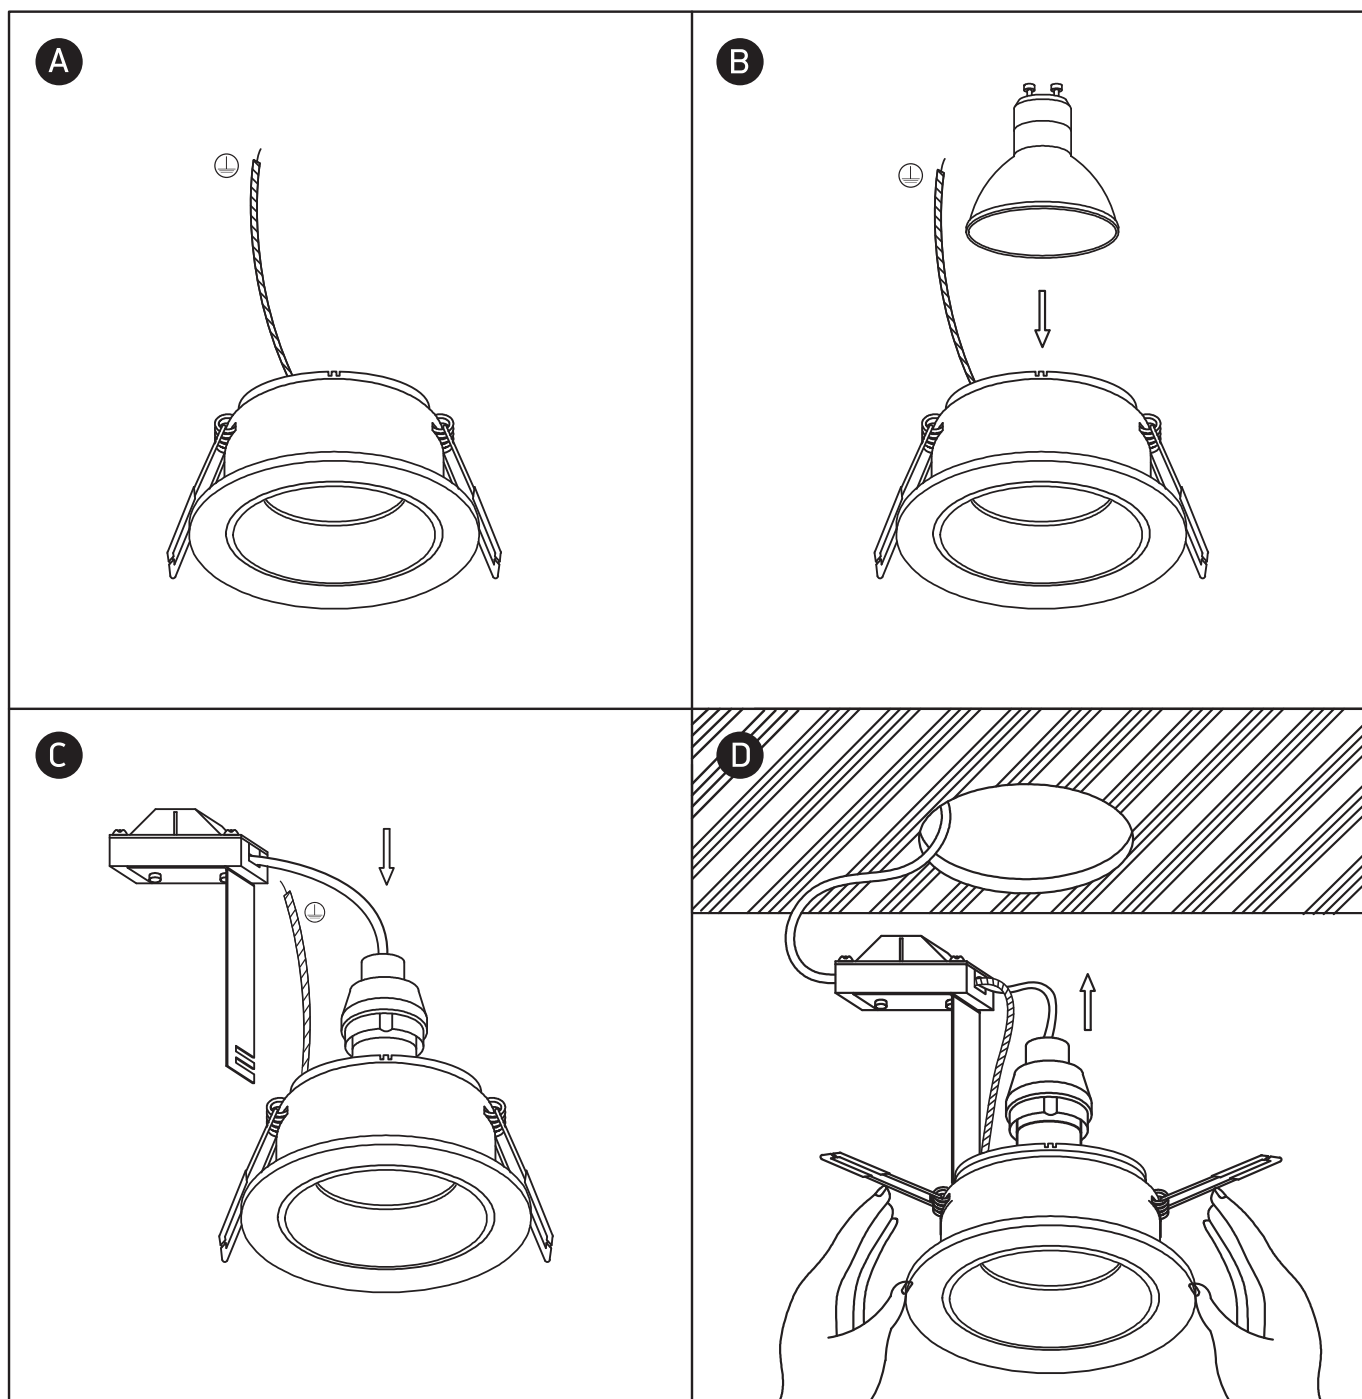

INSTALLATION MANUAL

11105M

100-240V | MR16 | GU10 | 10W | IP20 | Aluminium body + plastic reflector | Adjustable

Warnings:

1. Make sure that the product is installed properly before connecting to electricity.
2. Do not cover the fitting.
3. Maintenance and installation should only be carried out by a professional electrician.