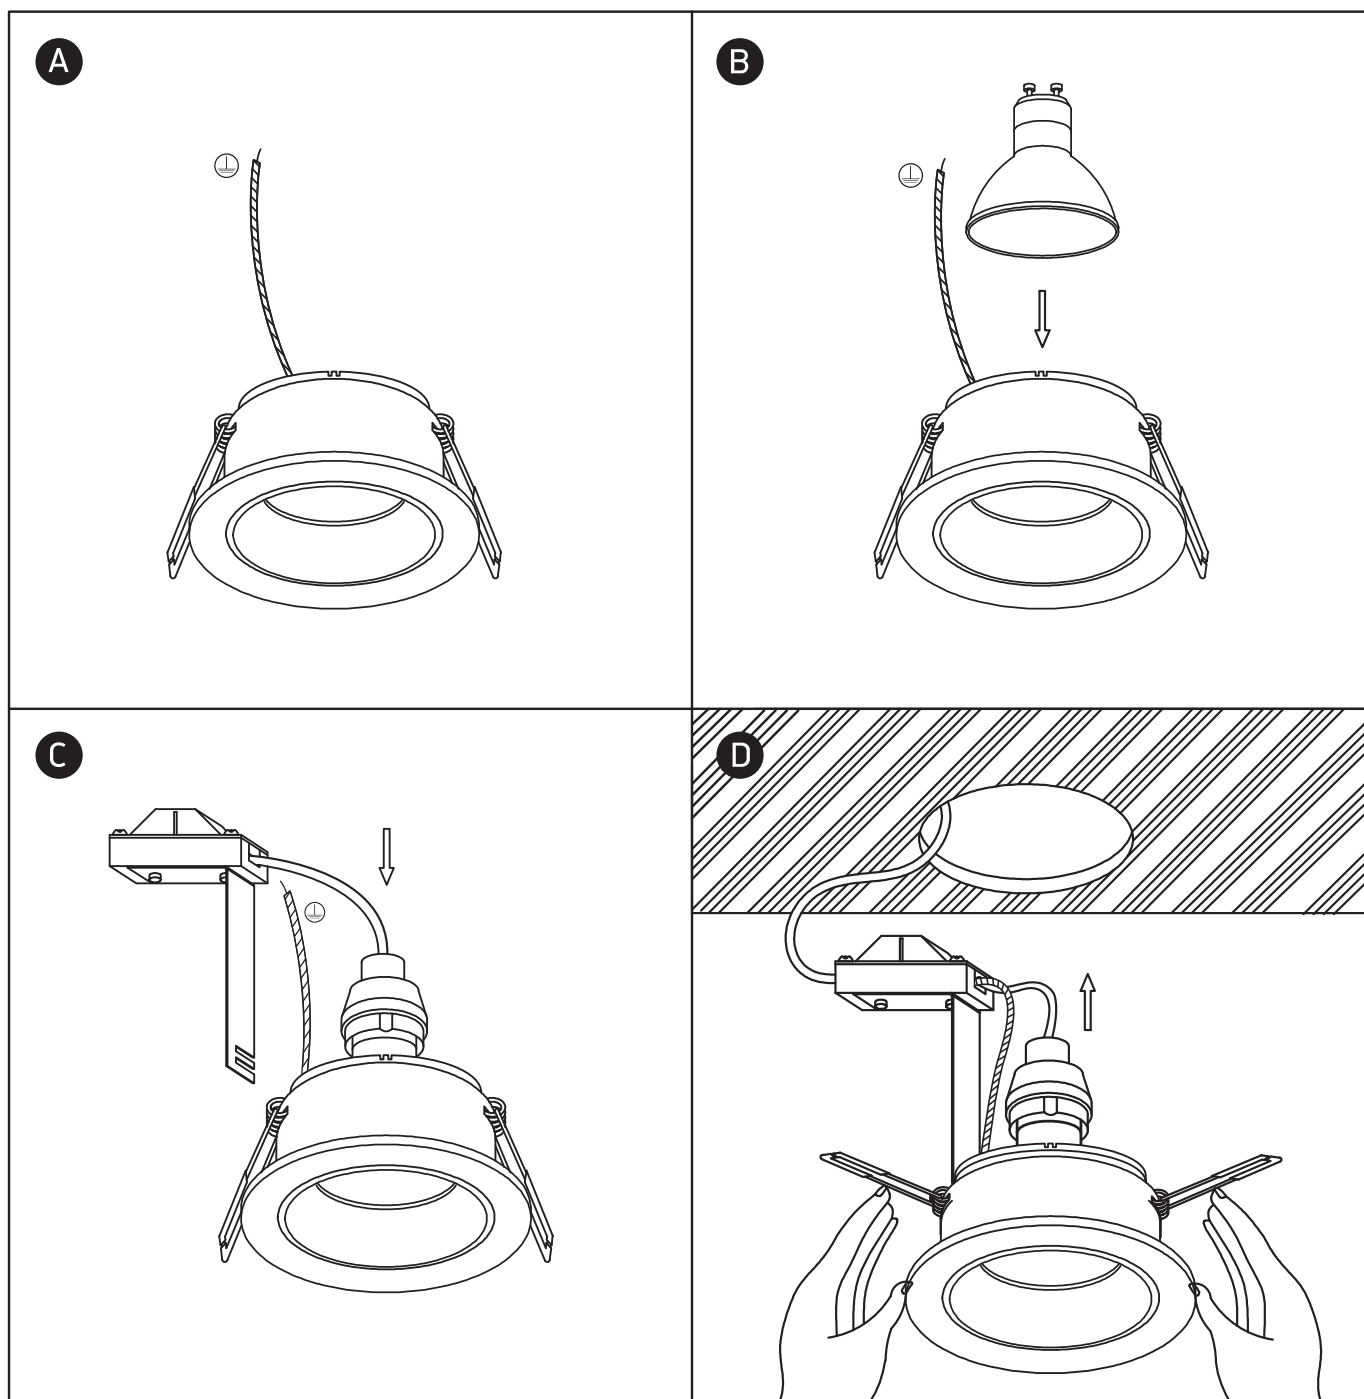

## 11105M

100-240V | MR16 | GU10 | 10W | IP20 | Aluminium body + plastic reflector | Adjustable