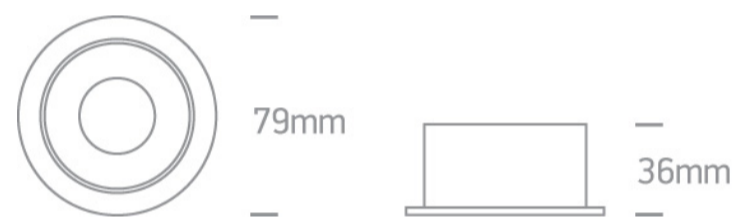

03 Recessed Spots Adjustable>The Chill Out Range

11105M/W/B

White Body Black Reflector Adjustable Dark Light Recessed MR16 spot with GU10 lampholder.

Complies with standard EN60598-1 and any other specific standards.

Downloads

Dimensions

Gallery

Physical Specification

Item Group

03 Recessed Spots Adjustable

Family

The Chill Out Range

Order Code

11105M/W/B

Colour

White-Black

Material

Aluminium

Shape

Circular

Height

36mm

Diameter	79mm
Cutout Hole Diameter	72mm
Recessed Ceiling	Yes
Depth Required	120mm
Indoor	Yes
Adjustable	1 Direction

Electrical Characteristics

Gear	No
------	----

Fitting + Driver

Input Voltage	100-240V
50 Hz	Yes
60 Hz	Yes
Safety Class	
Power(Watts)	10W
IP Rating	IP20
Light Source	Replaceable lamp
Lamp Holder	GU10
Dimmable	N/A
Cable Length	15cm
F Mark	