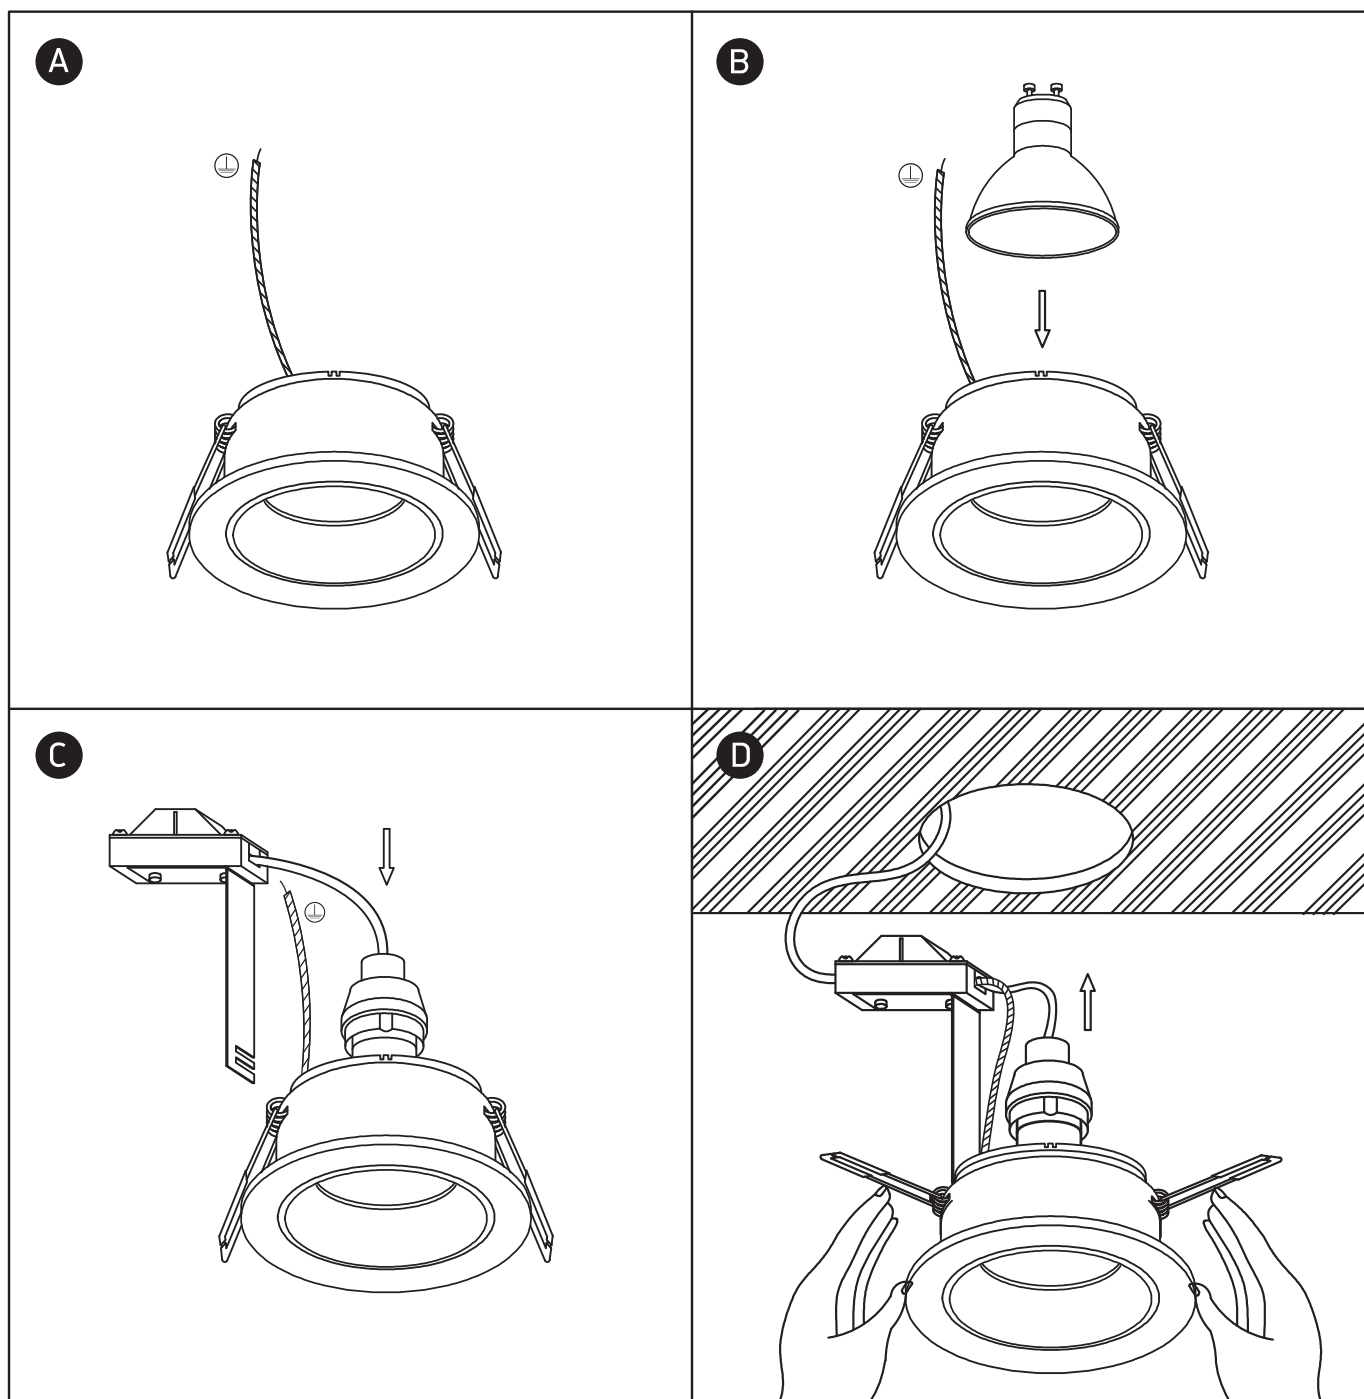

INSTALLATION MANUAL

11105M

100-240V | MR16 | GU10 | 10W | IP20 | Aluminium body + plastic reflector | Adjustable

Warnings:

1. Make sure that the product is installed properly before connecting to electricity.
2. Do not cover the fitting.
3. Maintenance and installation should only be carried out by a professional electrician.