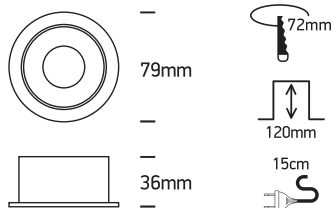

INSTALLATION MANUAL

11105M

100-240V | MR16 | GU10 | 10W | IP20 | Aluminium body + plastic reflector | Adjustable

Warnings:

1. Make sure that the product is installed properly before connecting to electricity.
2. Do not cover the fitting.
3. Maintenance and installation should only be carried out by a professional electrician.