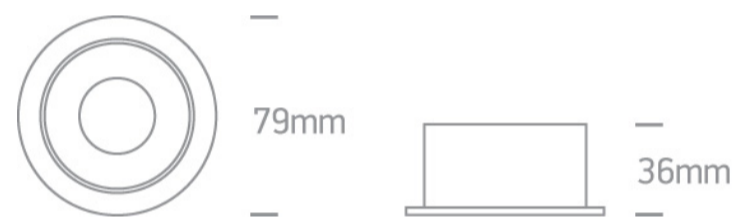

03 Recessed Spots Adjustable>The Chill Out Range

11105M/B/BS

Black Body Brass Reflector Adjustable Dark Light Recessed MR16 spot with GU10 lampholder.

Complies with standard EN60598-1 and any other specific standards.

Downloads

Dimensions

Gallery

Physical Specification

Item Group

03 Recessed Spots Adjustable

Family

The Chill Out Range

Order Code

11105M/B/BS

Colour

Black-Brass

Material

Aluminium

Shape

Circular

Height

36mm

Diameter	79mm
Cutout Hole Diameter	72mm
Recessed Ceiling	Yes
Depth Required	120mm
Indoor	Yes
Adjustable	1 Direction

Electrical Characteristics

Gear	No
------	----

Fitting + Driver

Input Voltage	100-240V
50 Hz	Yes
60 Hz	Yes
Safety Class	
Power(Watts)	10W
IP Rating	IP20
Light Source	Replaceable lamp
Lamp Holder	GU10
Dimmable	N/A
Cable Length	15cm
F Mark	