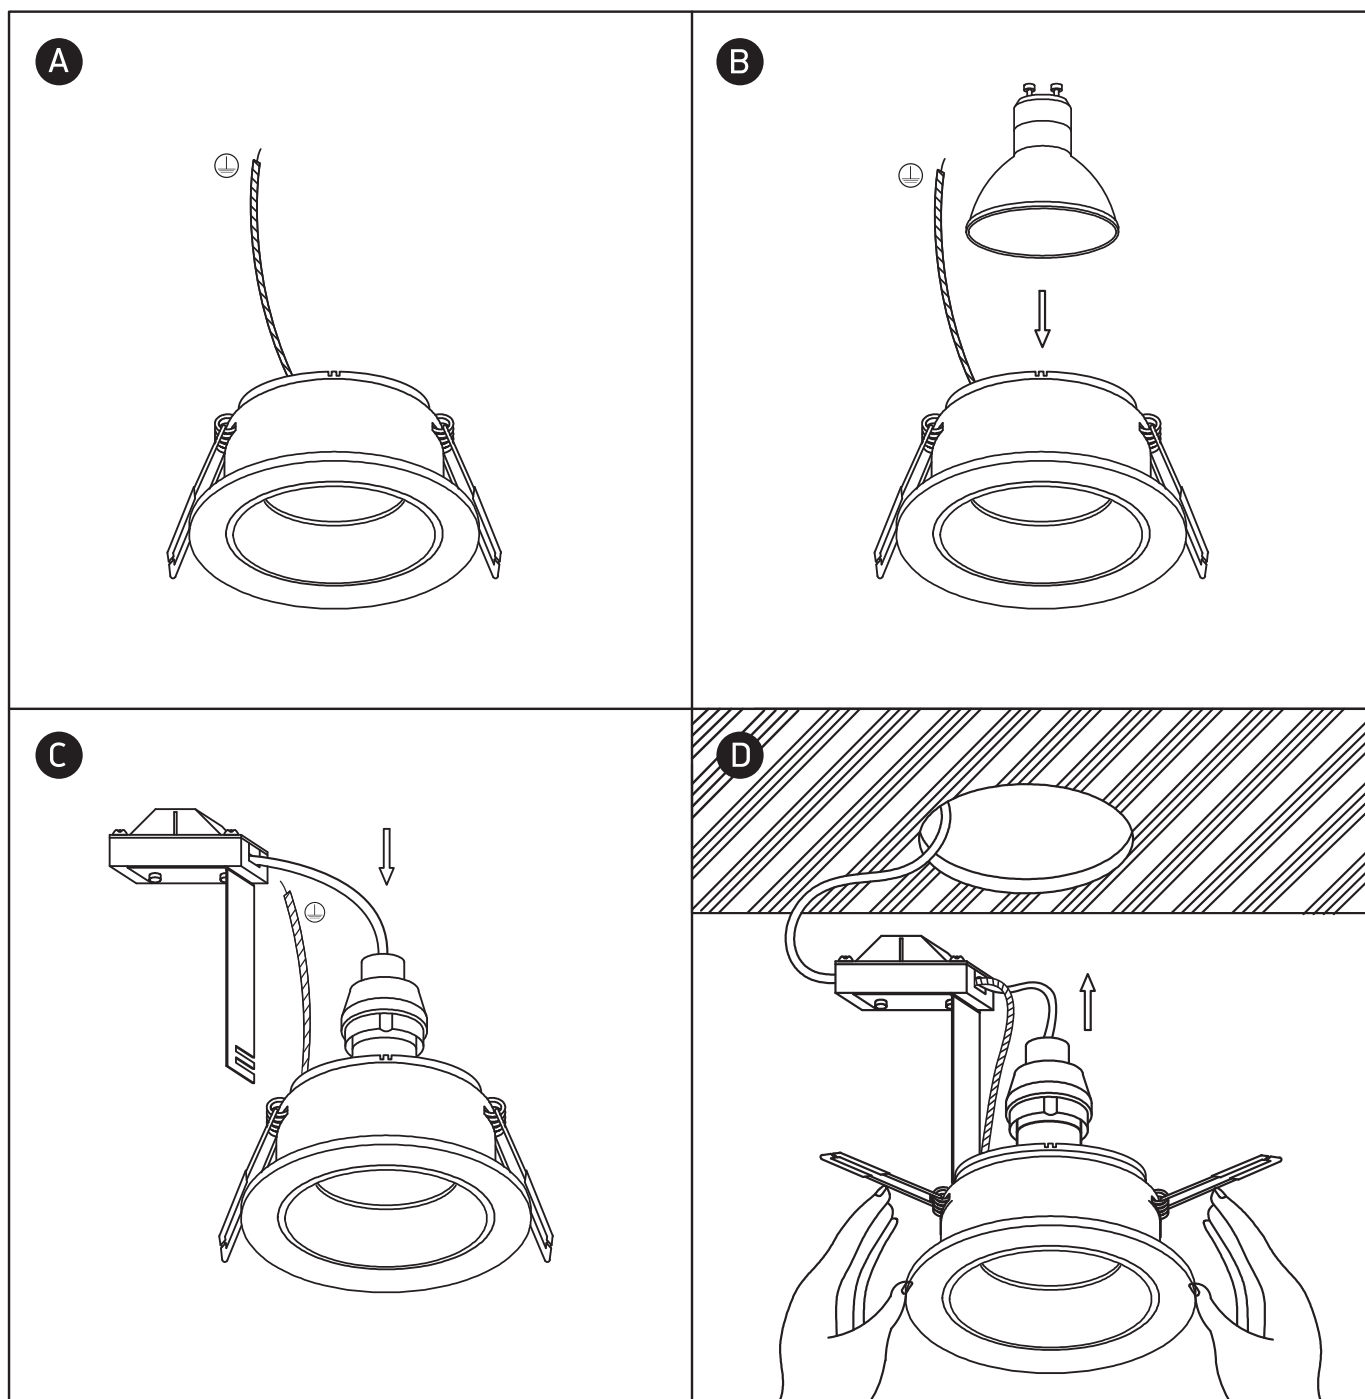

INSTALLATION MANUAL

11105M

100-240V | MR16 | GU10 | 10W | IP20 | Aluminium body + plastic reflector | Adjustable

Warnings:

1. Make sure that the product is installed properly before connecting to electricity.
2. Do not cover the fitting.
3. Maintenance and installation should only be carried out by a professional electrician.