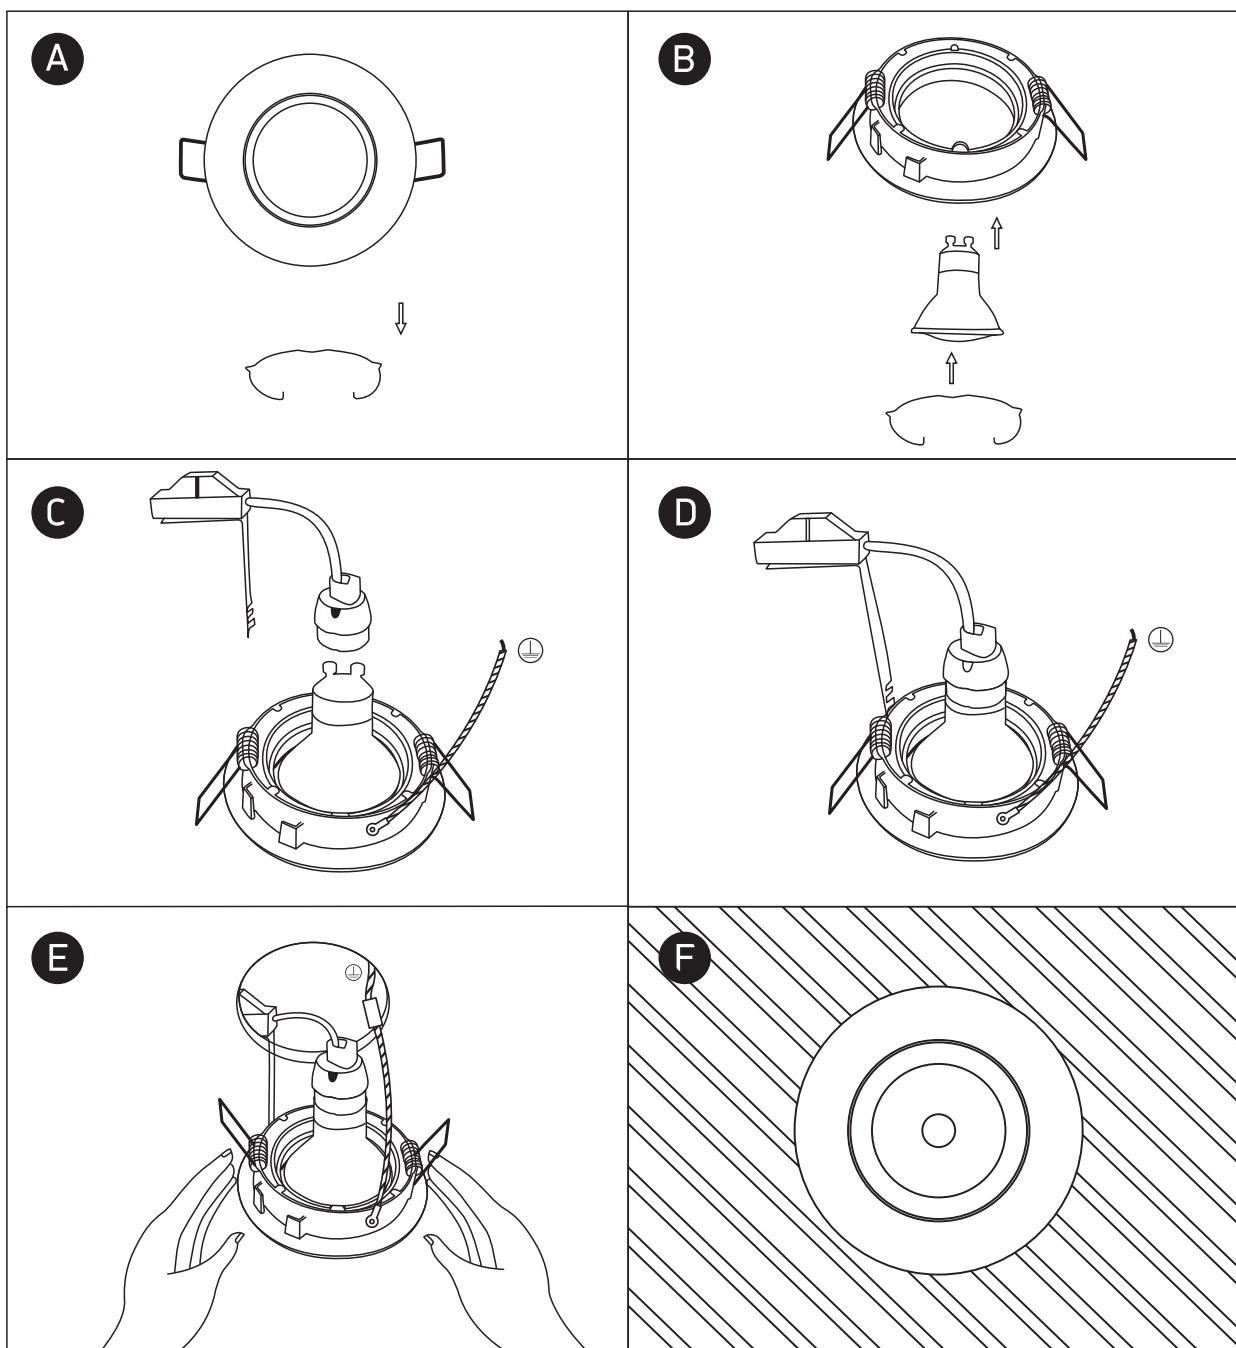

## 11105GU

**one**  
LIGHT

100-240V | MR16 | GU10 | 10W | IP20 | Die cast | Adjustable