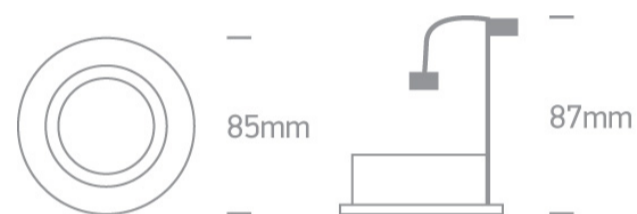

03 Recessed Spots Adjustable>The Classic Adjustable GU10

11105GU/C

Recessed adjustable MR16 spot with GU10 lamp holder.

Complies with standard EN60598-1 and any other specific standards.

Downloads

Dimensions

Physical Specification

Item Group	03 Recessed Spots Adjustable
Family	The Classic Adjustable GU10
Order Code	11105GU/C
Colour	Chrome
Material	Die Cast
Shape	Circular
Height	87mm
Diameter	85mm
Cutout Hole Diameter	75mm
Recessed Ceiling	Yes
Depth Required	95mm
Indoor	Yes