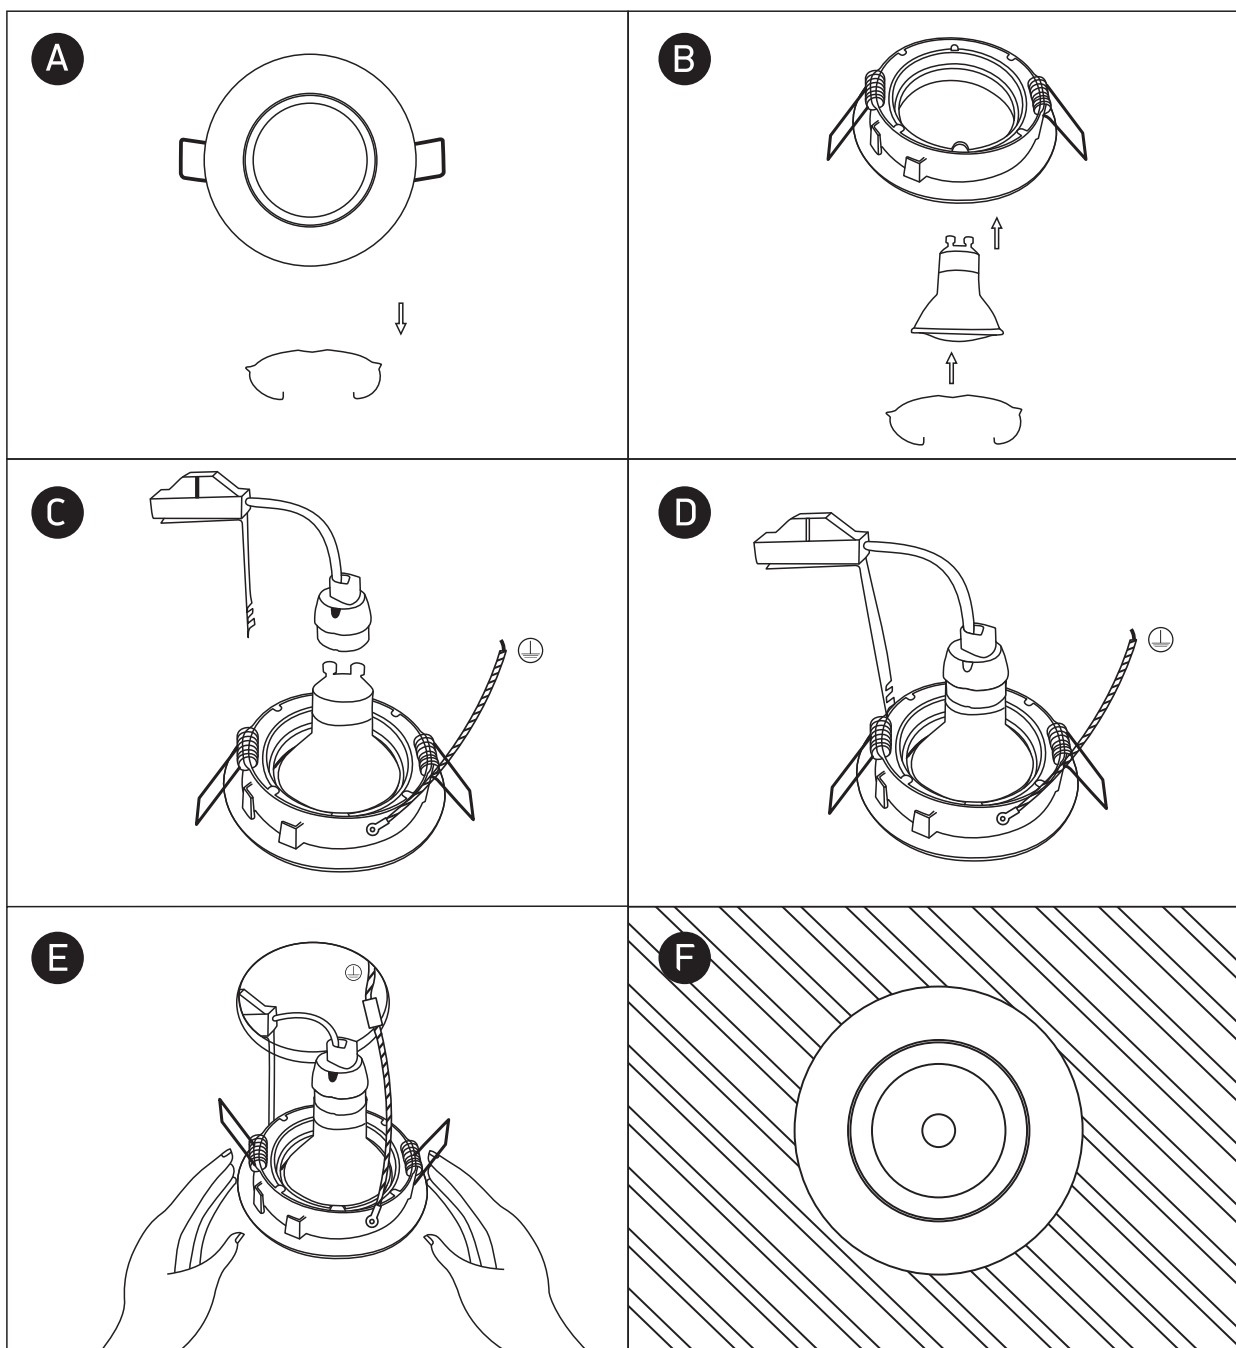

INSTALLATION MANUAL

11105GU

one
LIGHT

100-240V | MR16 | GU10 | 10W | IP20 | Die cast | Adjustable

Warnings:

1. Make sure that the product is installed properly before connecting to electricity.
2. Do not cover the fitting.
3. Maintenance and installation should only be carried out by a professional electrician.