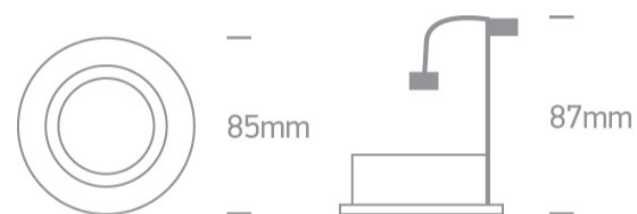

03 Recessed Spots Adjustable&gt;The Classic Adjustable GU10

11105GU/B

Recessed adjustable MR16 spot with GU10 lamp holder.

Complies with standard EN60598-1 and any other specific standards.

## Dimensions

## Physical Specification

Item Group	03 Recessed Spots Adjustable
Family	The Classic Adjustable GU10
Order Code	11105GU/B
Colour	Black
Material	Die Cast
Shape	Circular
Height	87mm
Diameter	85mm
Cutout Hole Diameter	75mm
Recessed Ceiling	Yes
Depth Required	95mm
Indoor	Yes