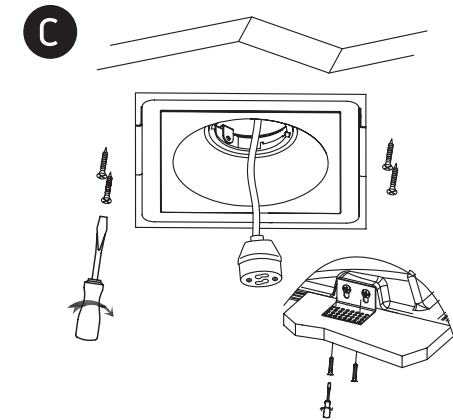

# INSTALLATION MANUAL

11105GT5

Завантажено з mamadecor.ua

100-240V | 10W | MR16 | GU10 | IP20 | Gypsum | Adjustable

one  
LIGHT

## Warnings:

1. Make sure that the product is installed properly before connecting to electricity.
2. Do not cover the fitting.
3. Maintenance and installation should only be carried out by a professional electrician.