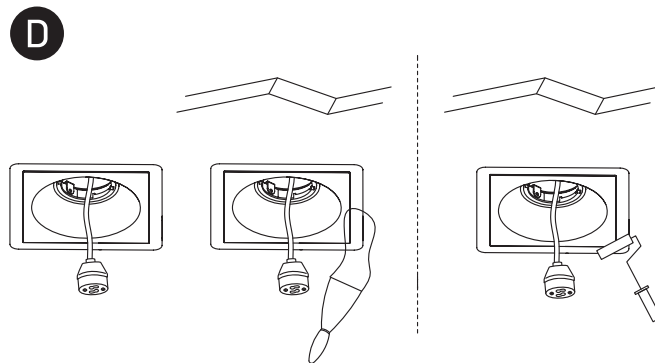

# INSTALLATION MANUAL

11105GT5

Завантажено з mamadecor.ua

100-240V | 10W | MR16 | GU10 | IP20 | Gypsum | Adjustable

one  
LIGHT

## Warnings:

1. Make sure that the product is installed properly before connecting to electricity.
2. Do not cover the fitting.
3. Maintenance and installation should only be carried out by a professional electrician.