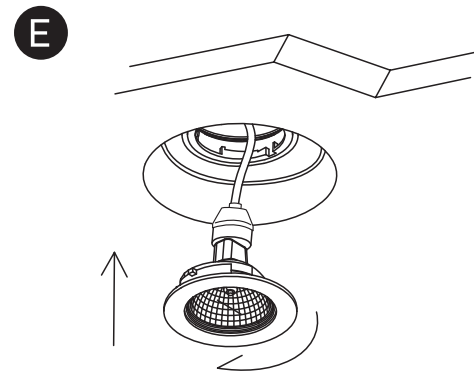

Warnings:

1. Make sure that the product is installed properly before connecting to electricity.
2. Do not cover the fitting.
3. Maintenance and installation should only be carried out by a professional electrician.