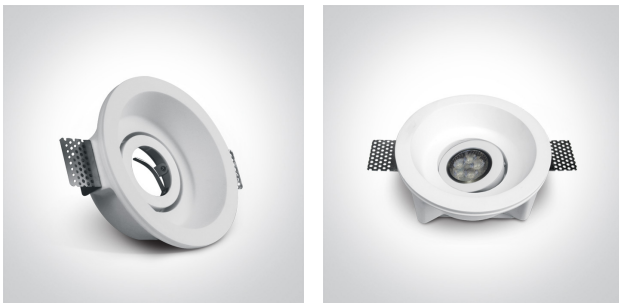

Gallery

Physical Specification

Item Group

03 Recessed Spots Adjustable

Family

The Gypsum Trimless GU10 Range

Order Code

11105GT4

Colour

White

Material

Gypsum

Shape

Circular

Height

60mm