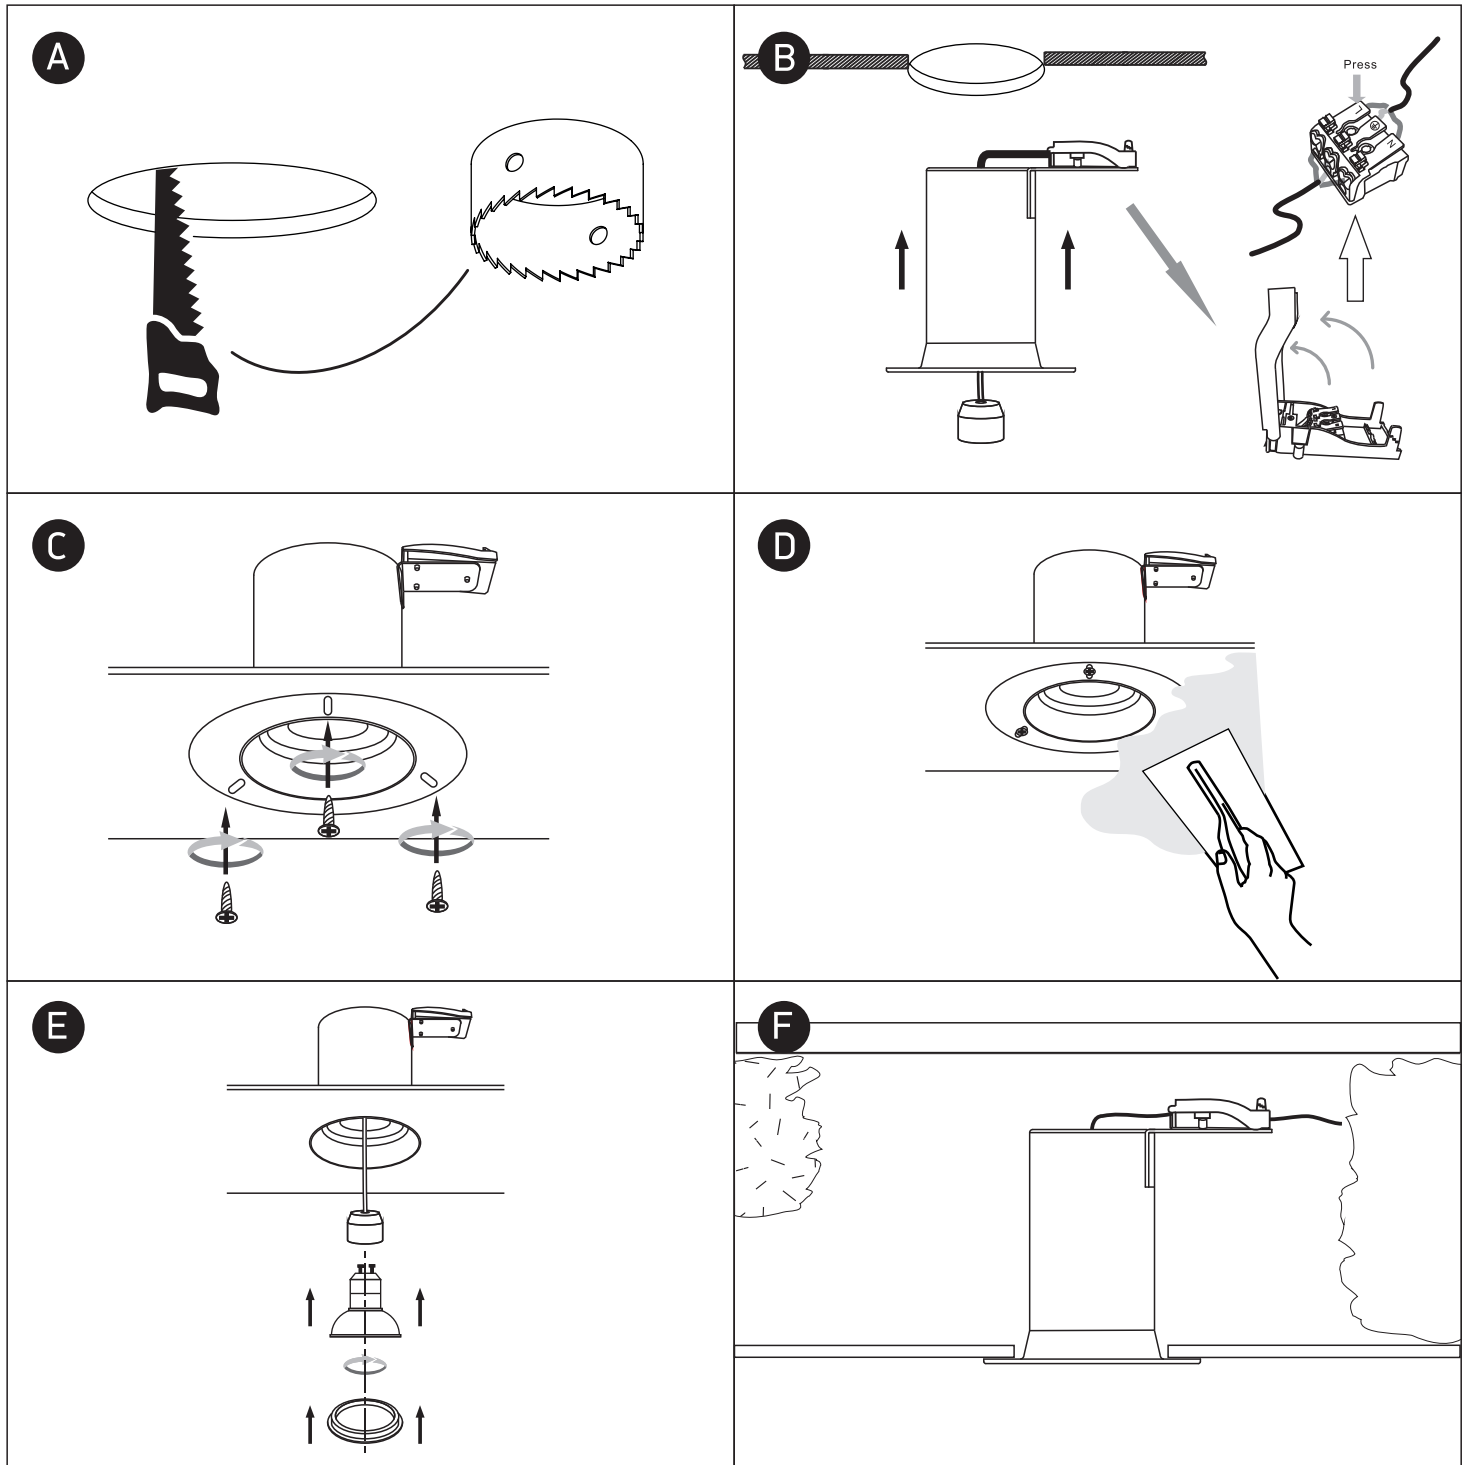

INSTALLATION MANUAL

11105F

100-240V | MR16 | GU10 | 10W | IP20 | Trimless | Fire Rated | Die cast | Adjustable

Warnings:

1. Make sure that the product is installed properly before connecting to electricity.
2. Do not cover the fitting.
3. Maintenance and installation should only be carried out by a professional electrician.