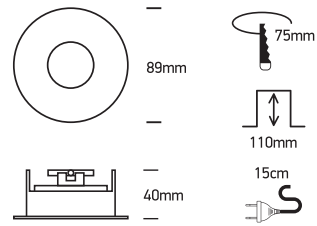

## 11105E

100-240V | MR16 | GU10 | 10W | IP20 | Die cast | Adjustable

**one**  
LIGHT