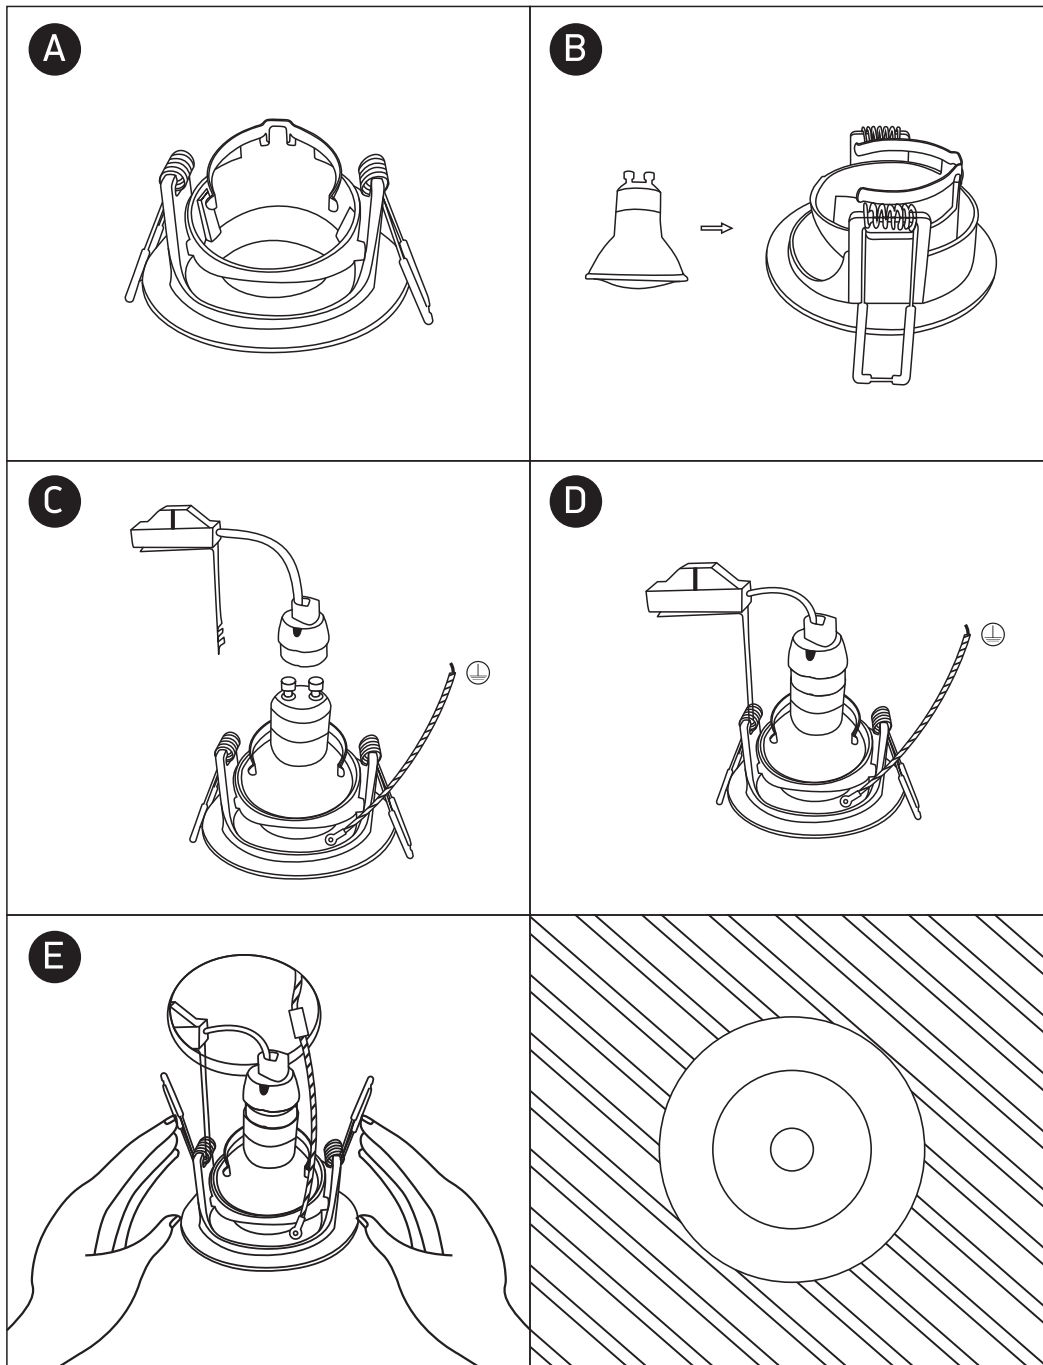

## 11105E

100-240V | MR16 | GU10 | 10W | IP20 | Die cast | Adjustable

**one**  
LIGHT