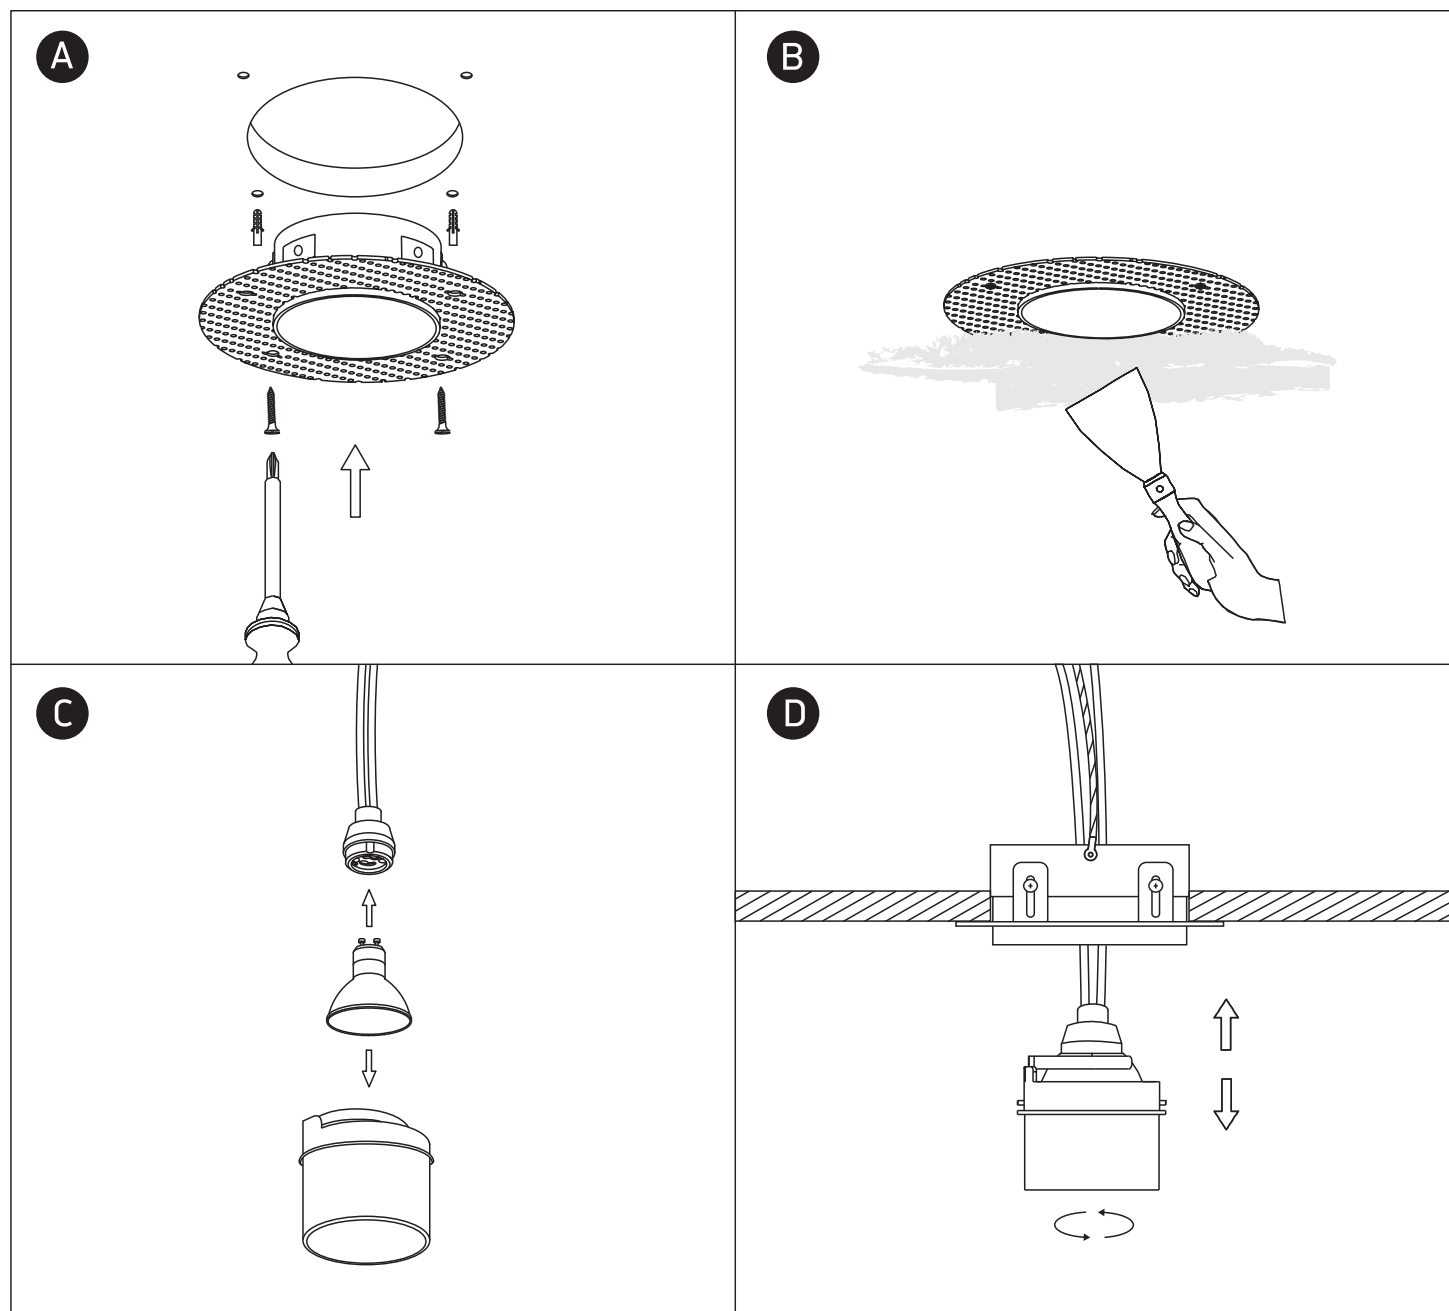

## 11105DTR

**ecolight**

**DARK LIGHT**  
ADJUSTABLE

100-240V | MR16 | GU10 | 10W | IP20 | Trimless | Aluminium

**one**  
LIGHT