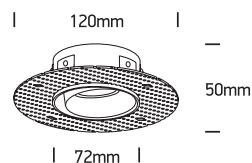

## 11105DTR

**ecolight**

**DARK LIGHT**  
ADJUSTABLE

100-240V | MR16 | GU10 | 10W | IP20 | Trimless | Aluminium

**one**  
LIGHT