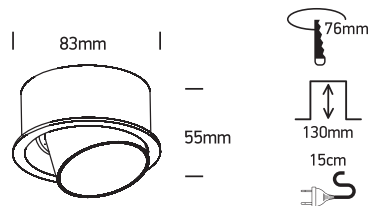

INSTALLATION MANUAL

11105D8

100-240V | MR16 | GU10 | 10W | IP20 | Aluminium | Adjustable

Warnings:

1. Make sure that the product is installed properly before connecting to electricity.
2. Do not cover the fitting.
3. Maintenance and installation should only be carried out by a professional electrician.