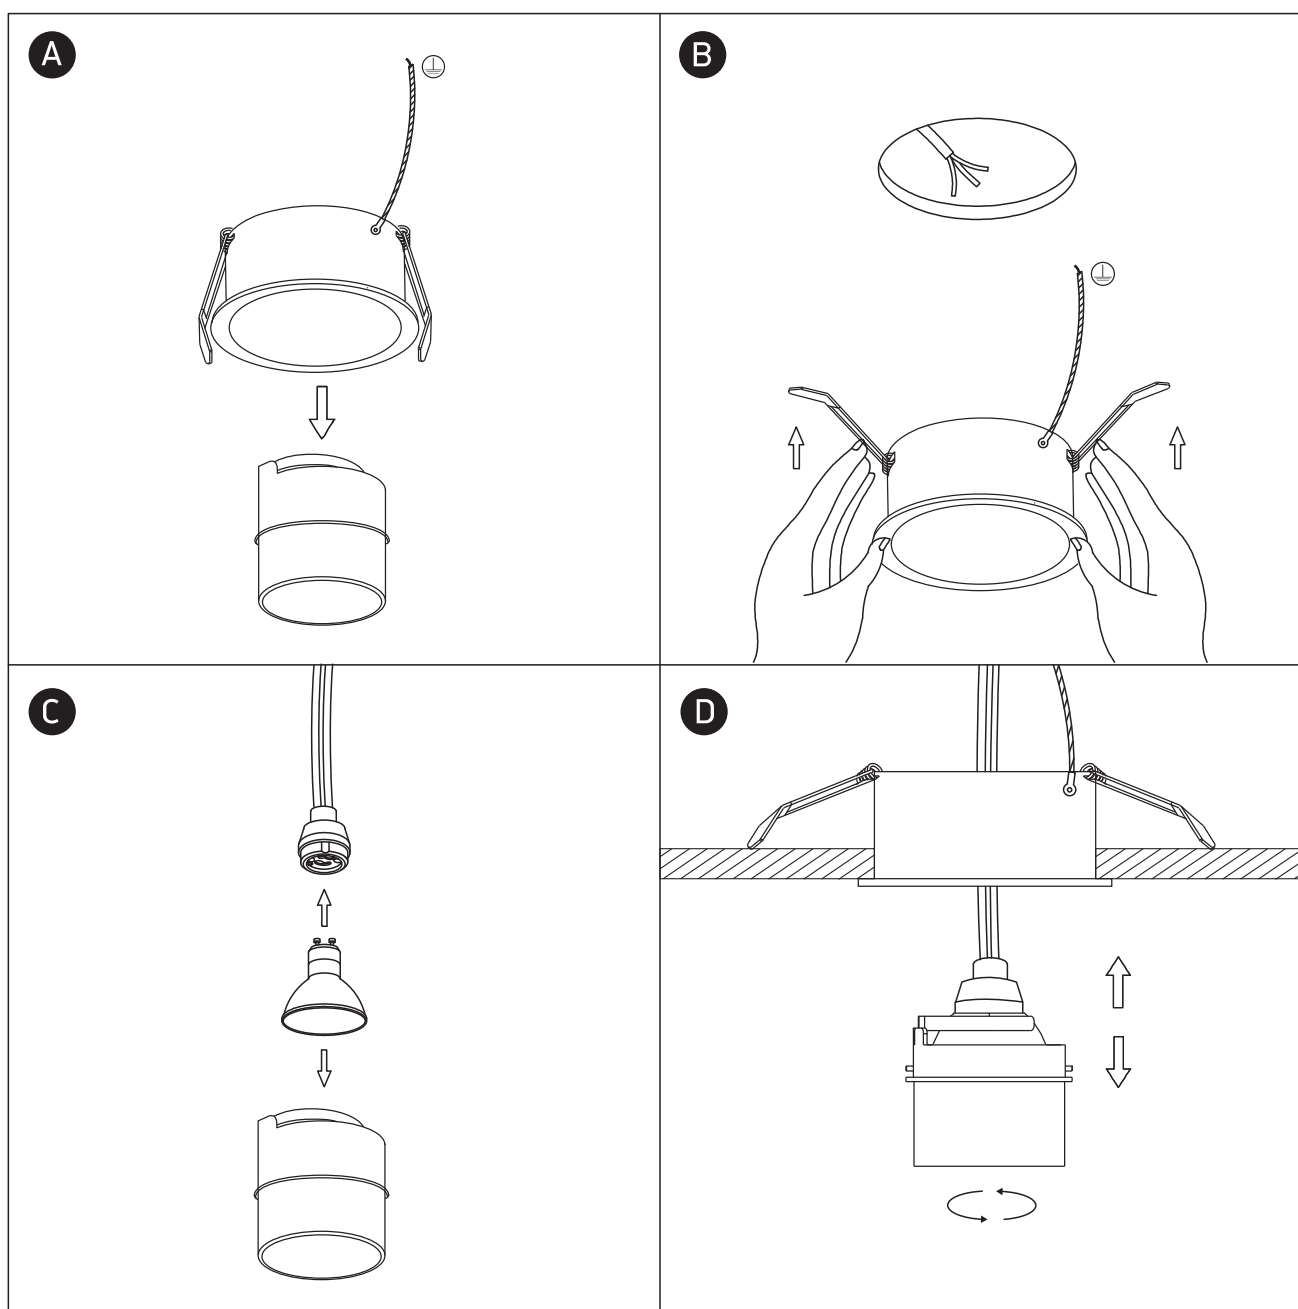

INSTALLATION MANUAL

11105D8

100-240V | MR16 | GU10 | 10W | IP20 | Aluminium | Adjustable

Warnings:

1. Make sure that the product is installed properly before connecting to electricity.
2. Do not cover the fitting.
3. Maintenance and installation should only be carried out by a professional electrician.