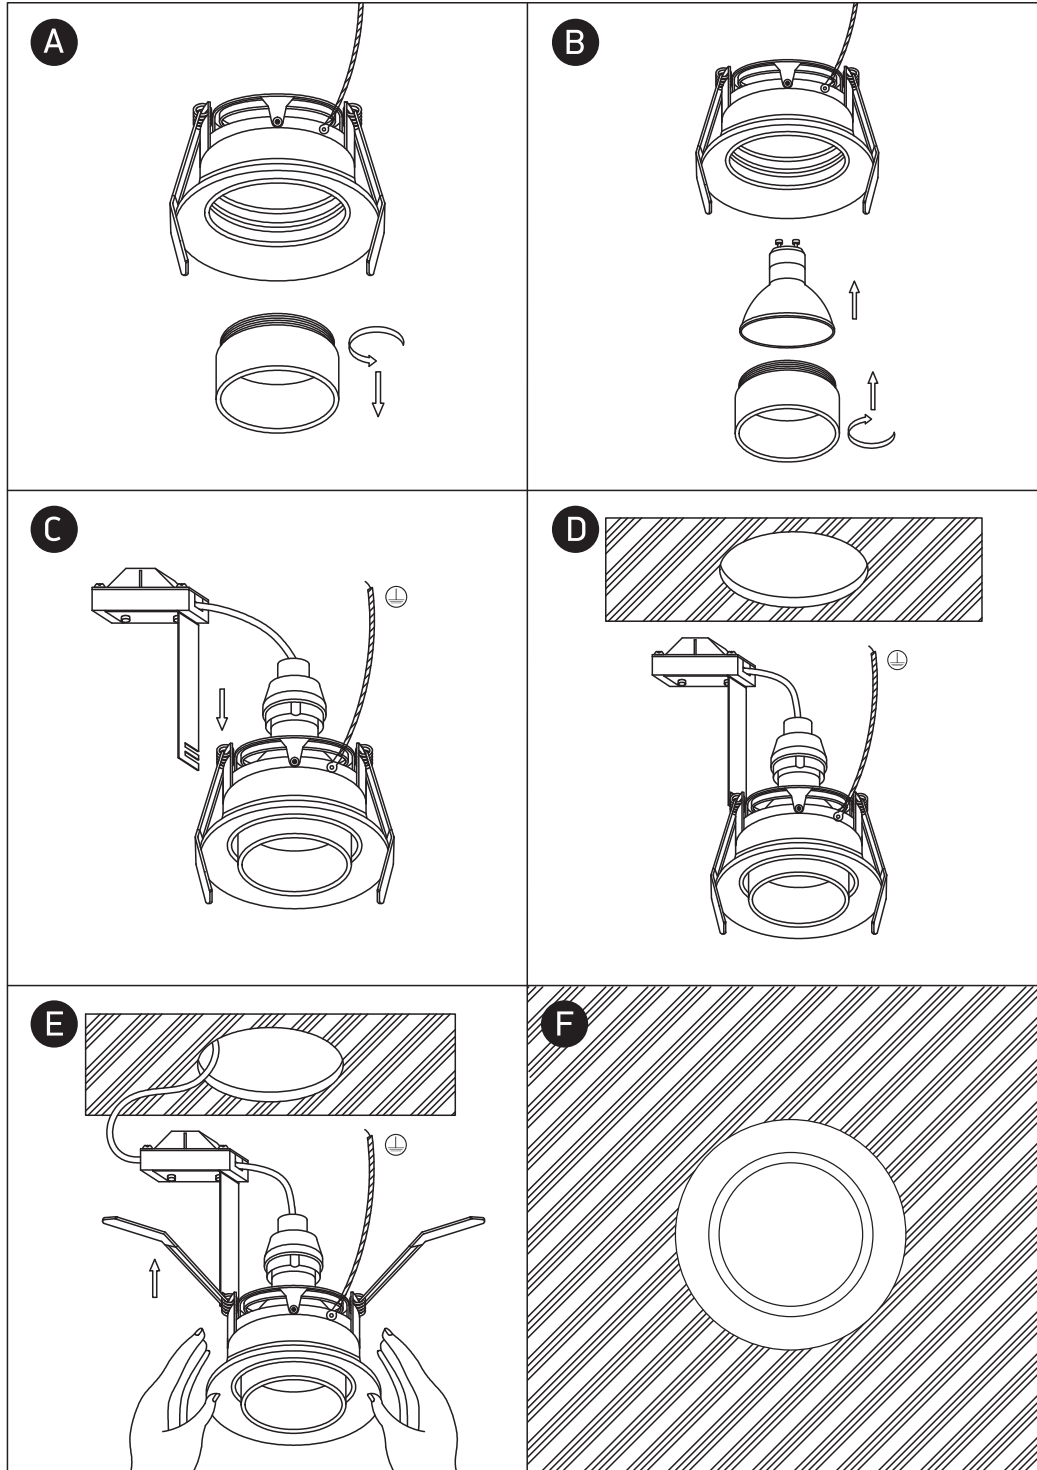

INSTALLATION MANUAL

11105D6

100-240V | MR16 | GU10 | 50W | IP20 | Aluminium | Adjustable

one
LIGHT

Warnings:

1. Make sure that the product is installed properly before connecting to electricity.
2. Do not cover the fitting.
3. Maintenance and installation should only be carried out by a professional electrician.