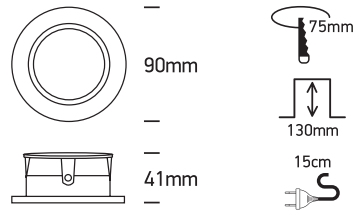

INSTALLATION MANUAL

11105D6

100-240V | MR16 | GU10 | 50W | IP20 | Aluminium | Adjustable

one
LIGHT

Warnings:

1. Make sure that the product is installed properly before connecting to electricity.
2. Do not cover the fitting.
3. Maintenance and installation should only be carried out by a professional electrician.