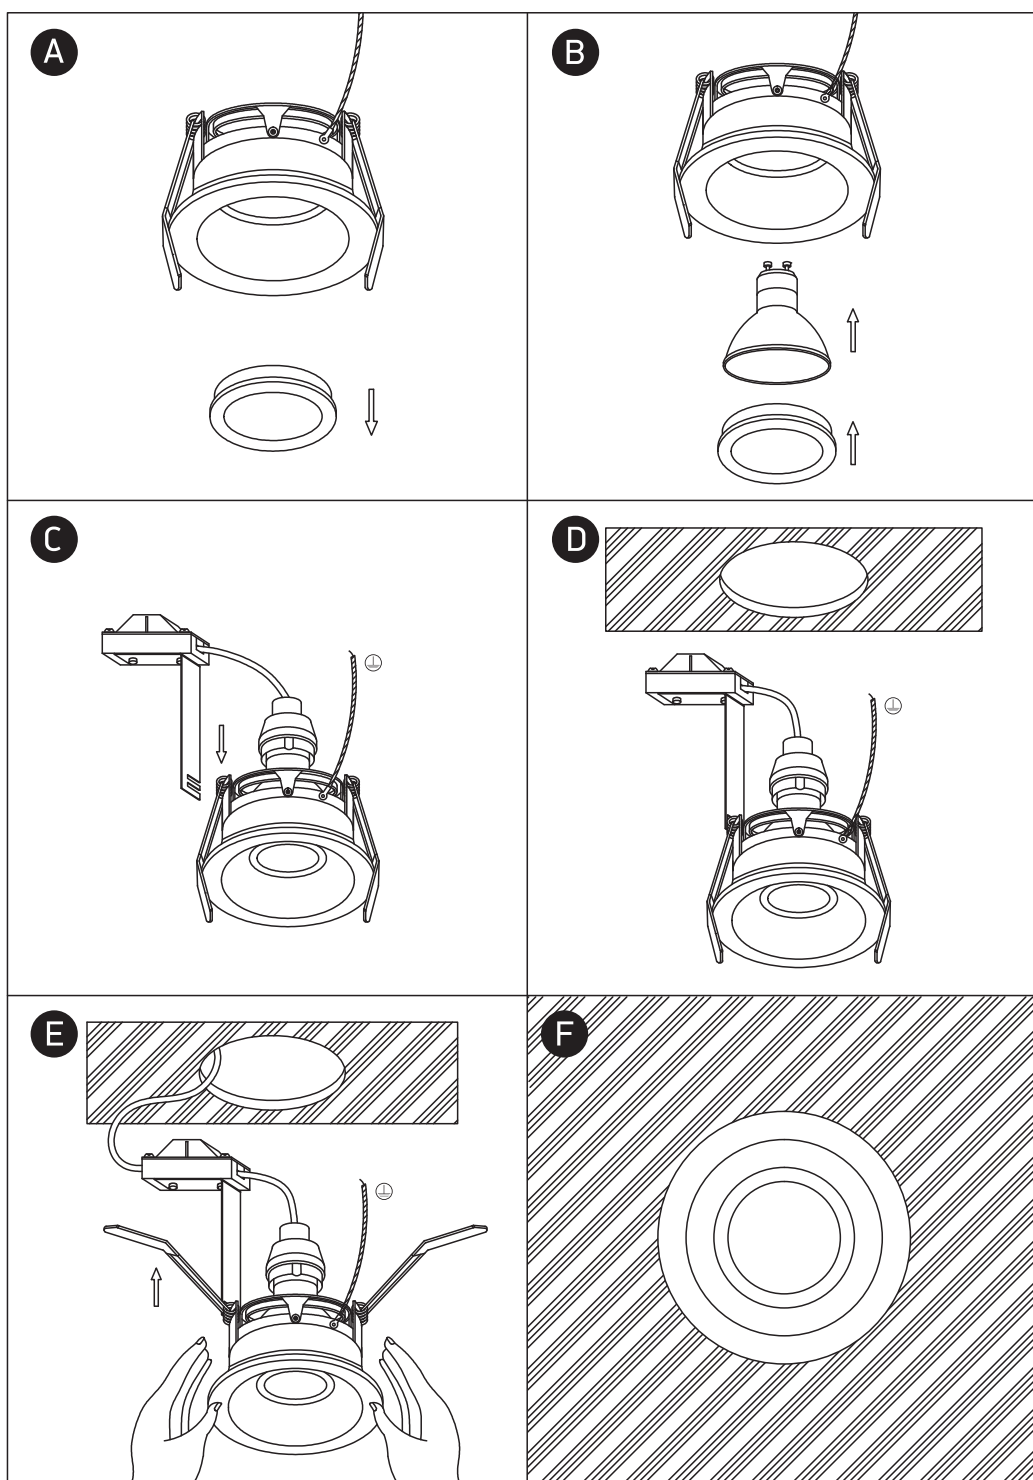

INSTALLATION MANUAL

11105D4

100-240V | MR16 | GU10 | 10W | IP20 | Aluminium | Adjustable

Warnings:

1. Make sure that the product is installed properly before connecting to electricity.
2. Do not cover the fitting.
3. Maintenance and installation should only be carried out by a professional electrician.