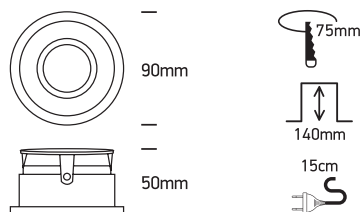

INSTALLATION MANUAL

11105D4

100-240V | MR16 | GU10 | 10W | IP20 | Aluminium | Adjustable

Warnings:

1. Make sure that the product is installed properly before connecting to electricity.
2. Do not cover the fitting.
3. Maintenance and installation should only be carried out by a professional electrician.