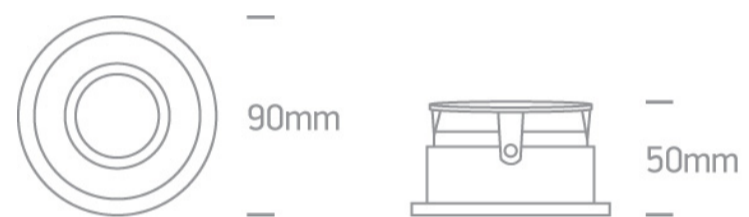

03 Recessed Spots Adjustable > The Dark Light Round Spots

11105D4/W

Dark Light Recessed Round adjustable MR16 spot with GU10 lampholder.

Complies with standard EN60598-1 and any other specific standards.

Downloads

Dimensions

Gallery

Physical Specification

Item Group

03 Recessed Spots Adjustable

Family

The Dark Light Round Spots

Order Code

11105D4/W

Colour

White

Material

Aluminium

Shape

Circular

Height

50mm

Diameter	90mm
Cutout Hole Diameter	75mm
Recessed Ceiling	Yes
Depth Required	140mm
Indoor	Yes
Adjustable	2 Directions

Electrical Characteristics

Gear	No
Fitting + Driver	
Input Voltage	100-240V
50 Hz	Yes
60 Hz	Yes
Safety Class	
Power(Watts)	10W
IP Rating	IP20
Light Source	Replaceable lamp
Lamp Holder	GU10
Number of Lamps	1
Dimmable	N/A
Cable Length	15cm
F Mark	